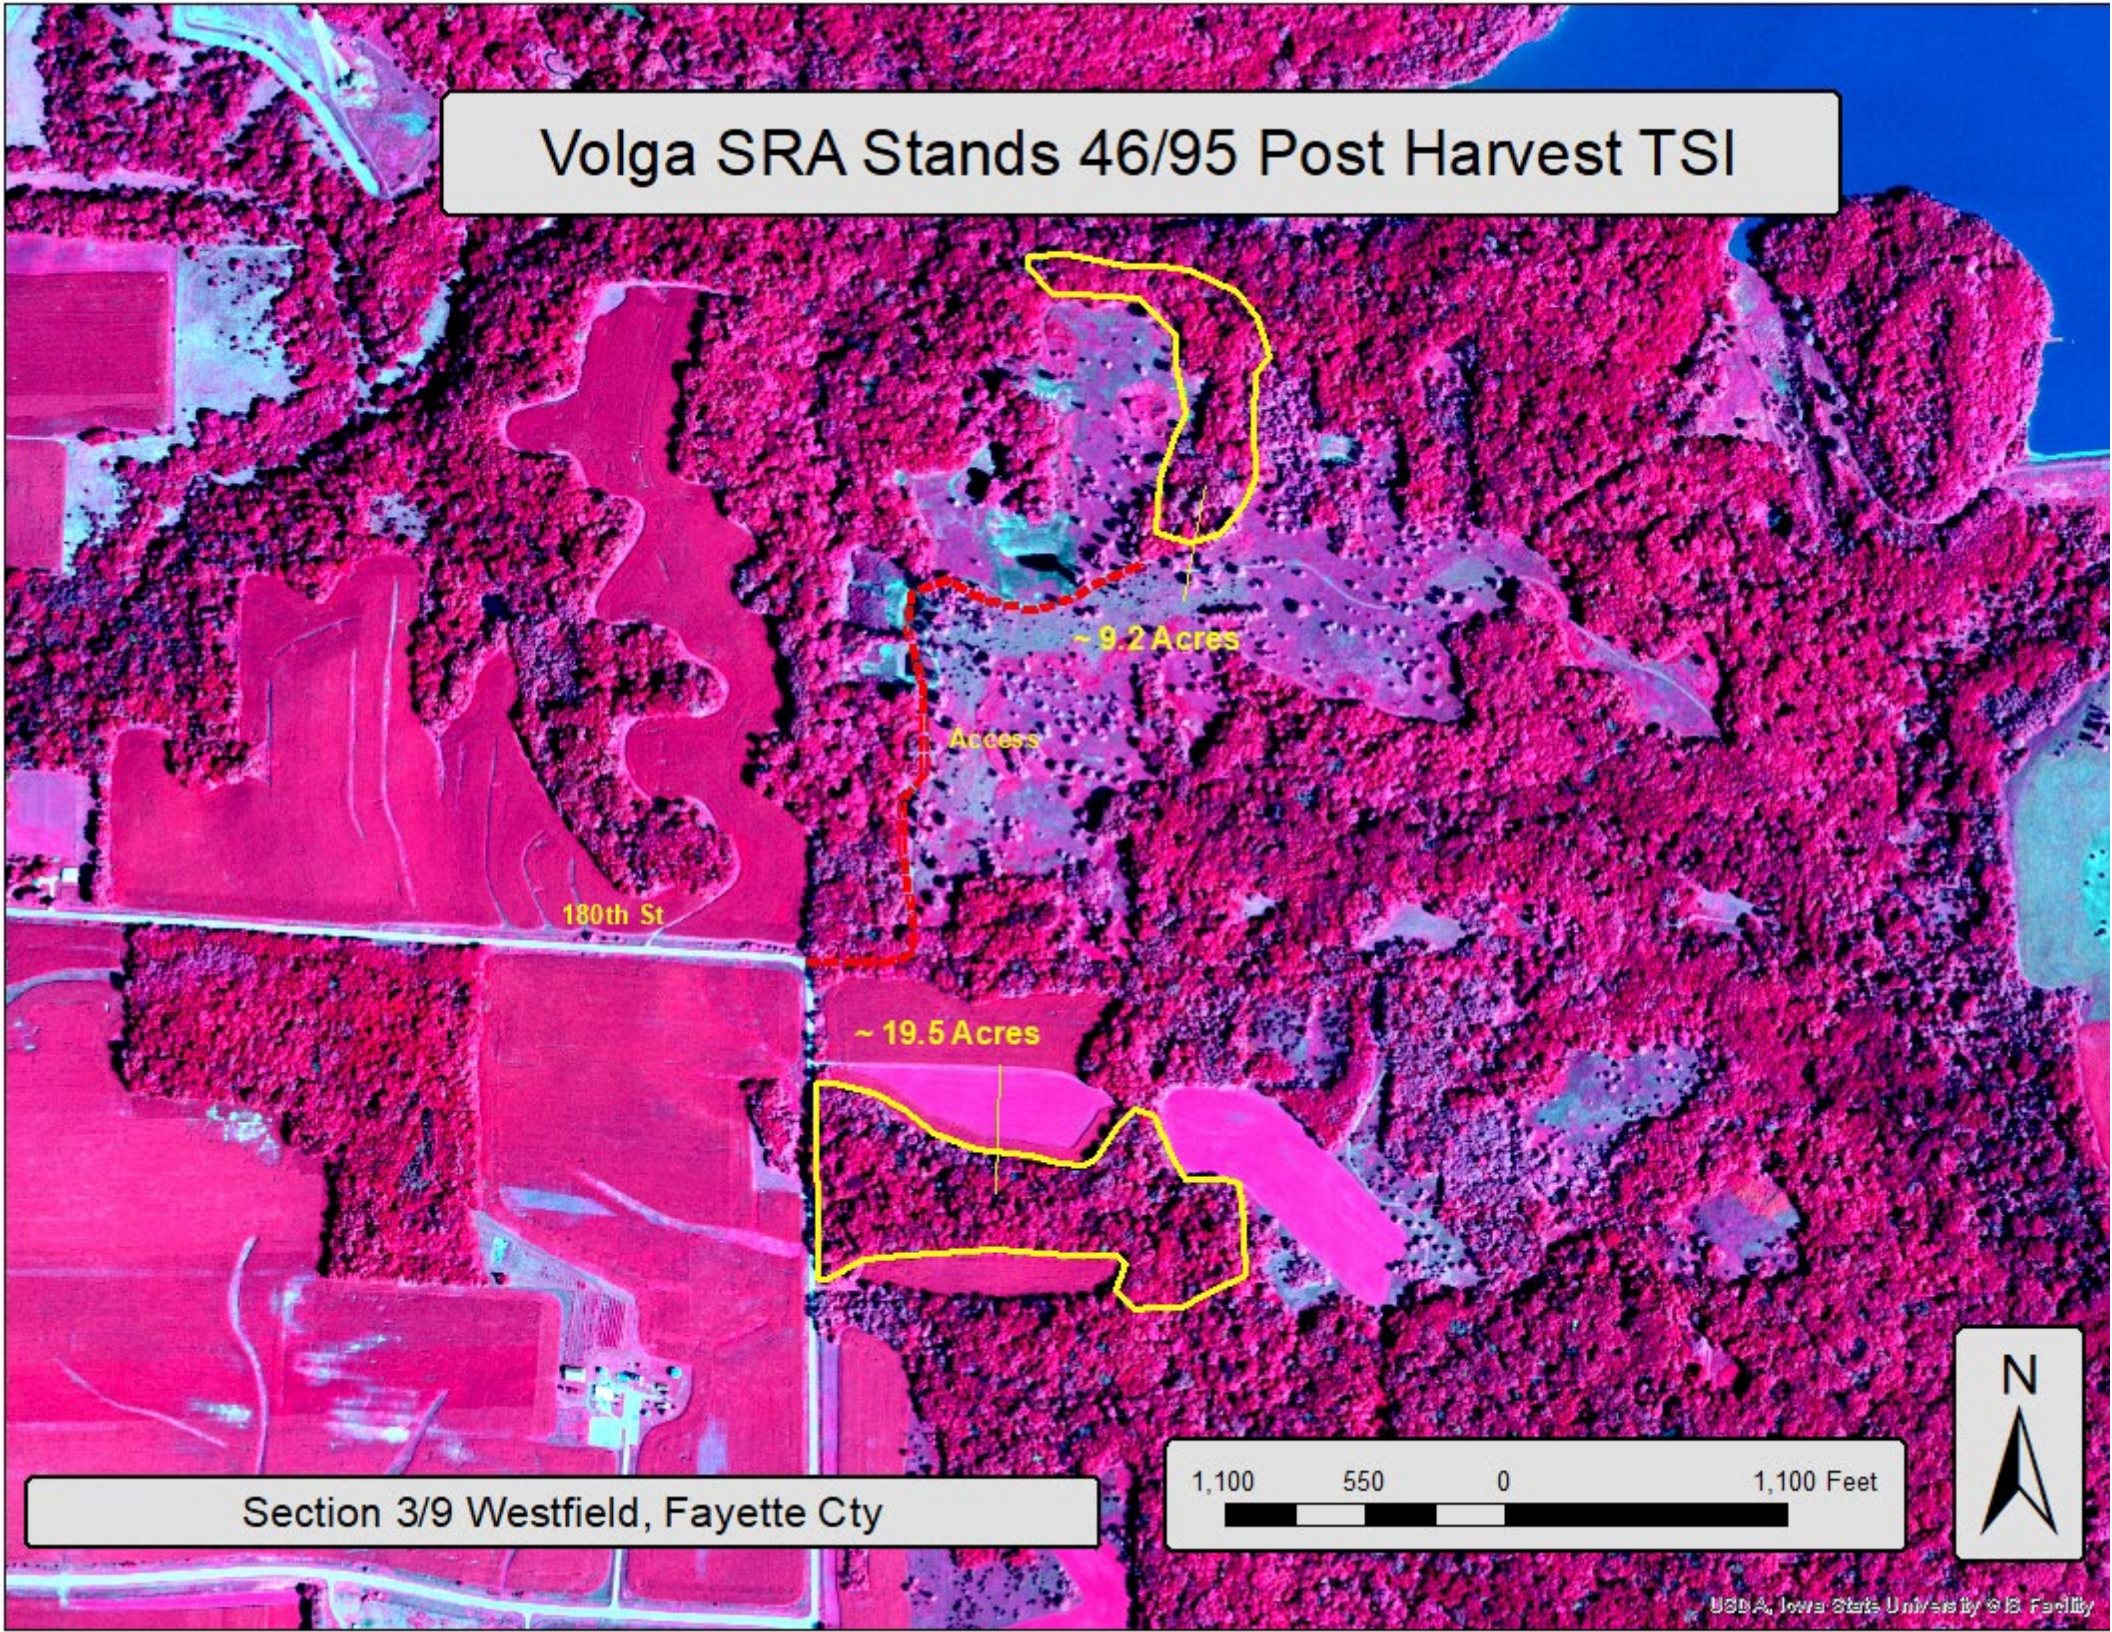

Volga SRA Stands 46/95 Post Harvest TSI

180th St

~ 9.2 Acres

Access

~ 19.5 Acres

Section 3/9 Westfield, Fayette Cty

1,100 550 0 1,100 Feet

Volga SRA Stands 63 Post Harvest TSI

Section 10 Westfield, Fayette Cty

1,000 500 0 1,000 Feet

Volga SRA Stand 30 Conversion TSI

Section 23 Westfield, Fayette Cty

530 265 0 530 Feet