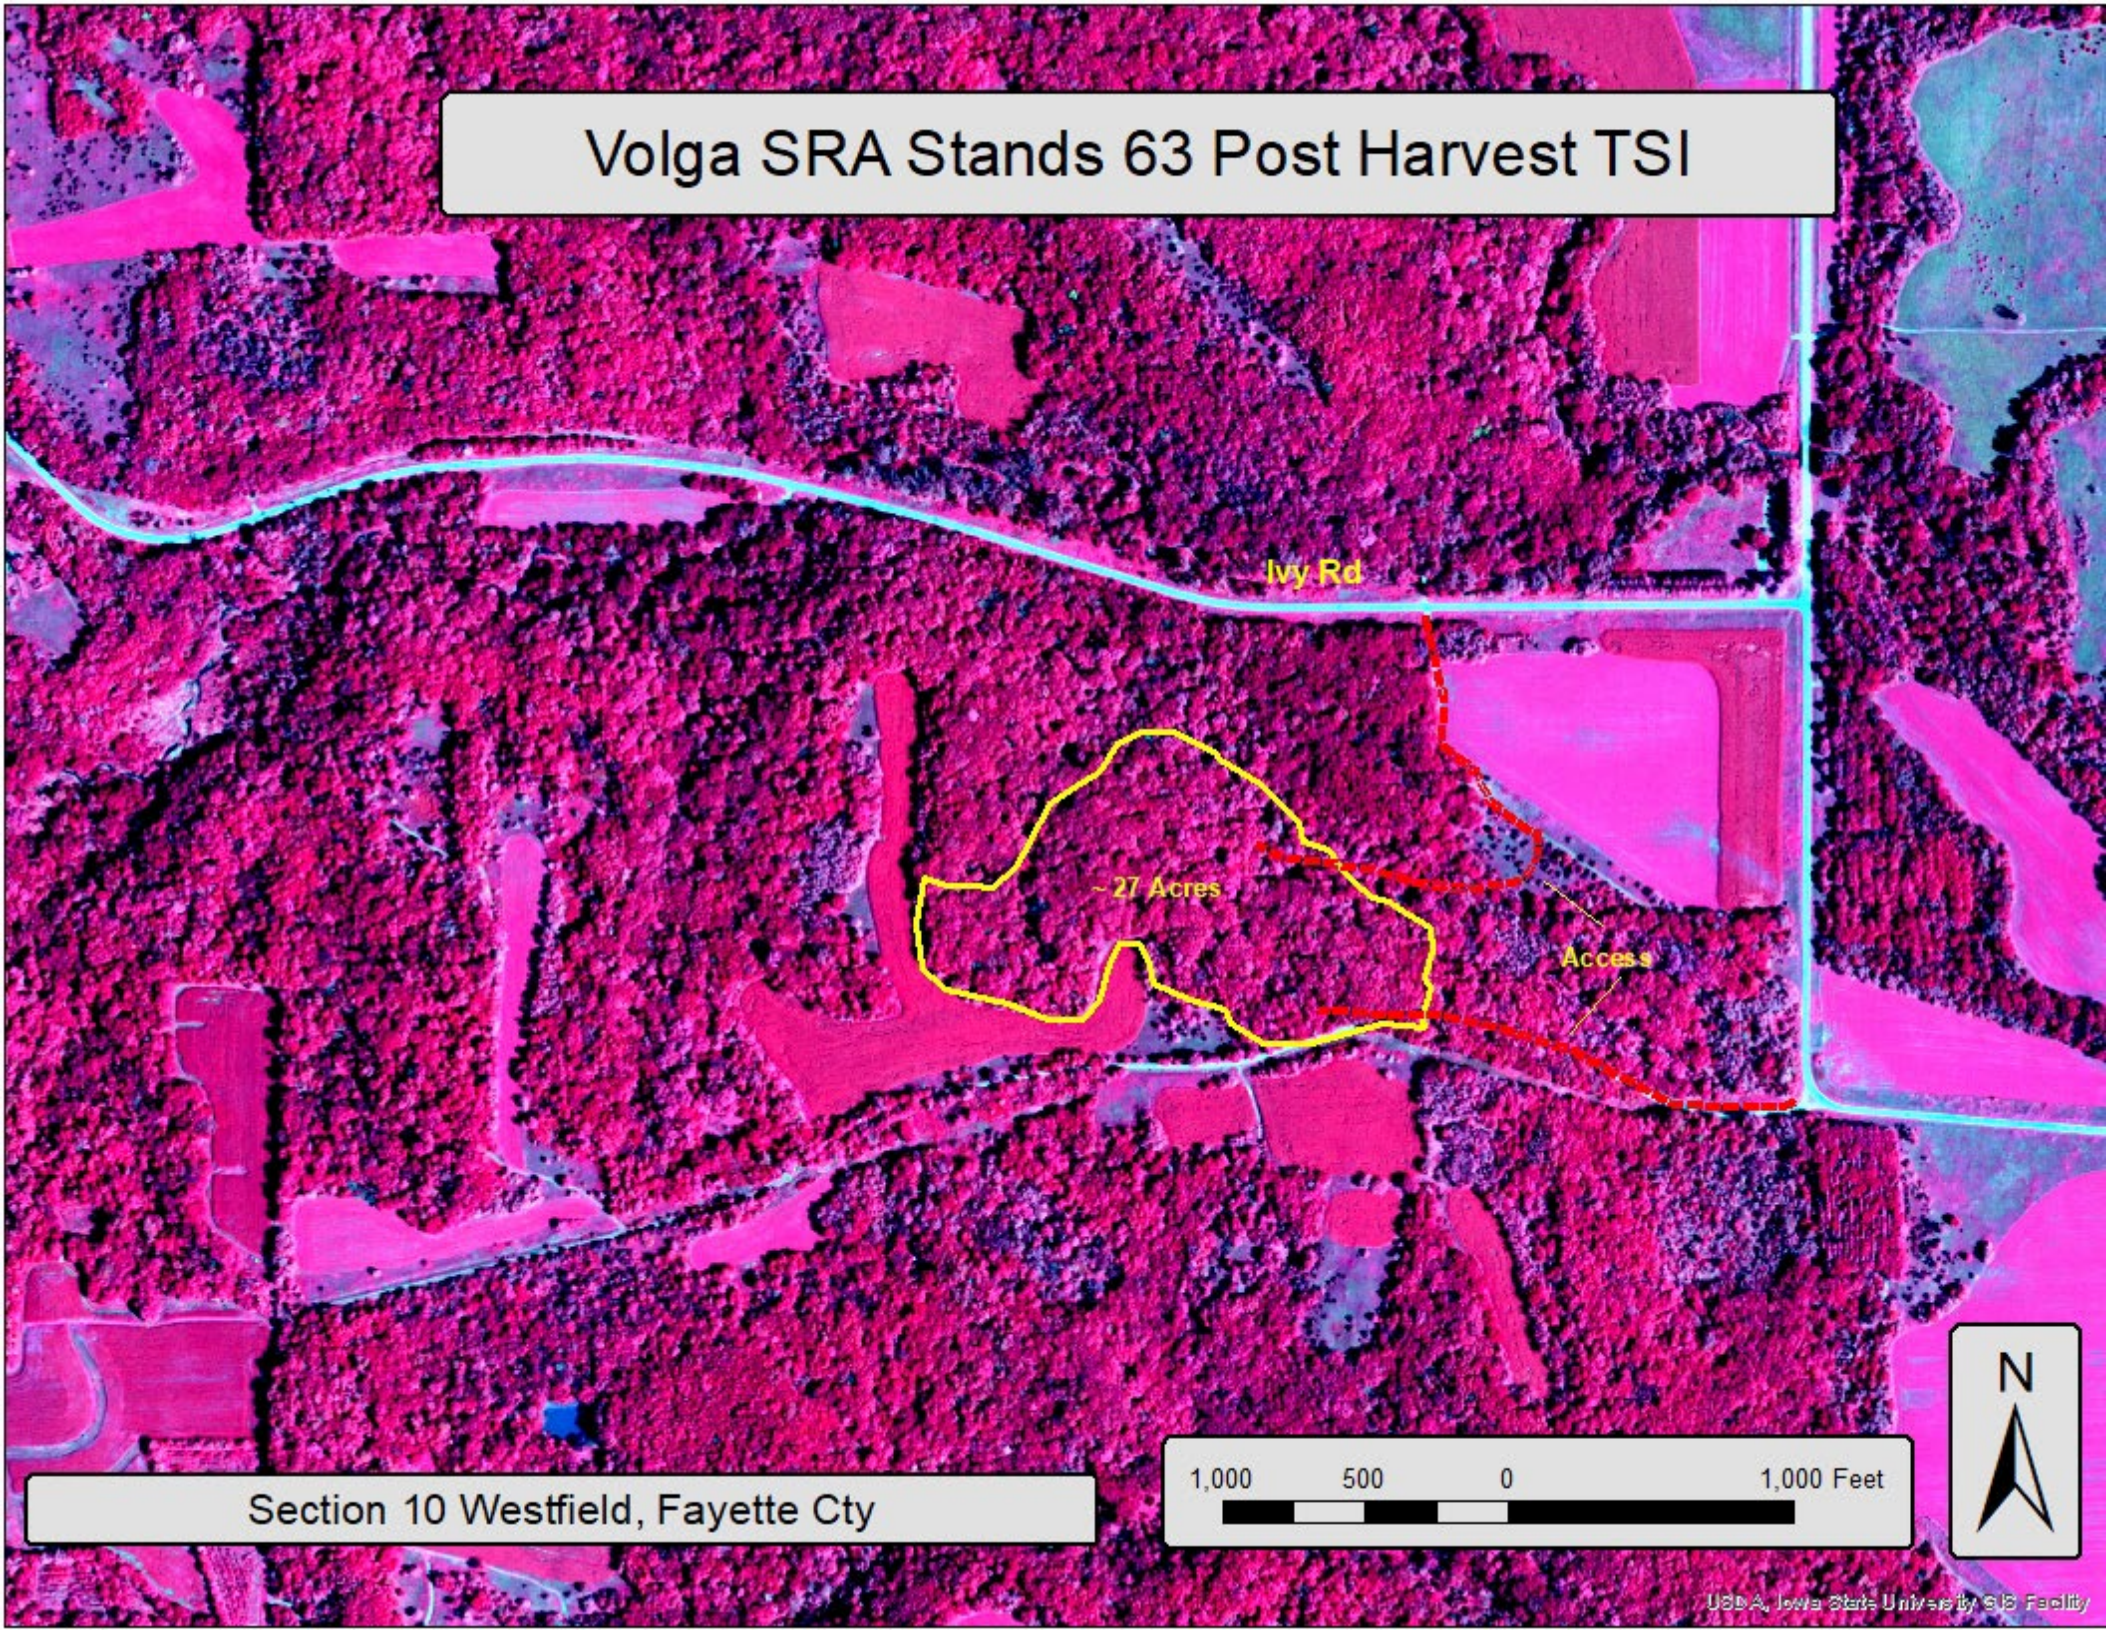

Volga SRA Stands 46/95 Post Harvest TSI

180th St

~ 9.2 Acres

Access

~ 19.5 Acres

Section 3/9 Westfield, Fayette Cty

1,100 550 0 1,100 Feet

Volga SRA Stands 63 Post Harvest TSI

Section 10 Westfield, Fayette Cty

1,000 500 0 1,000 Feet

Volga SRA Stand 30 Conversion TSI

Section 23 Westfield, Fayette Cty

530 265 0 530 Feet