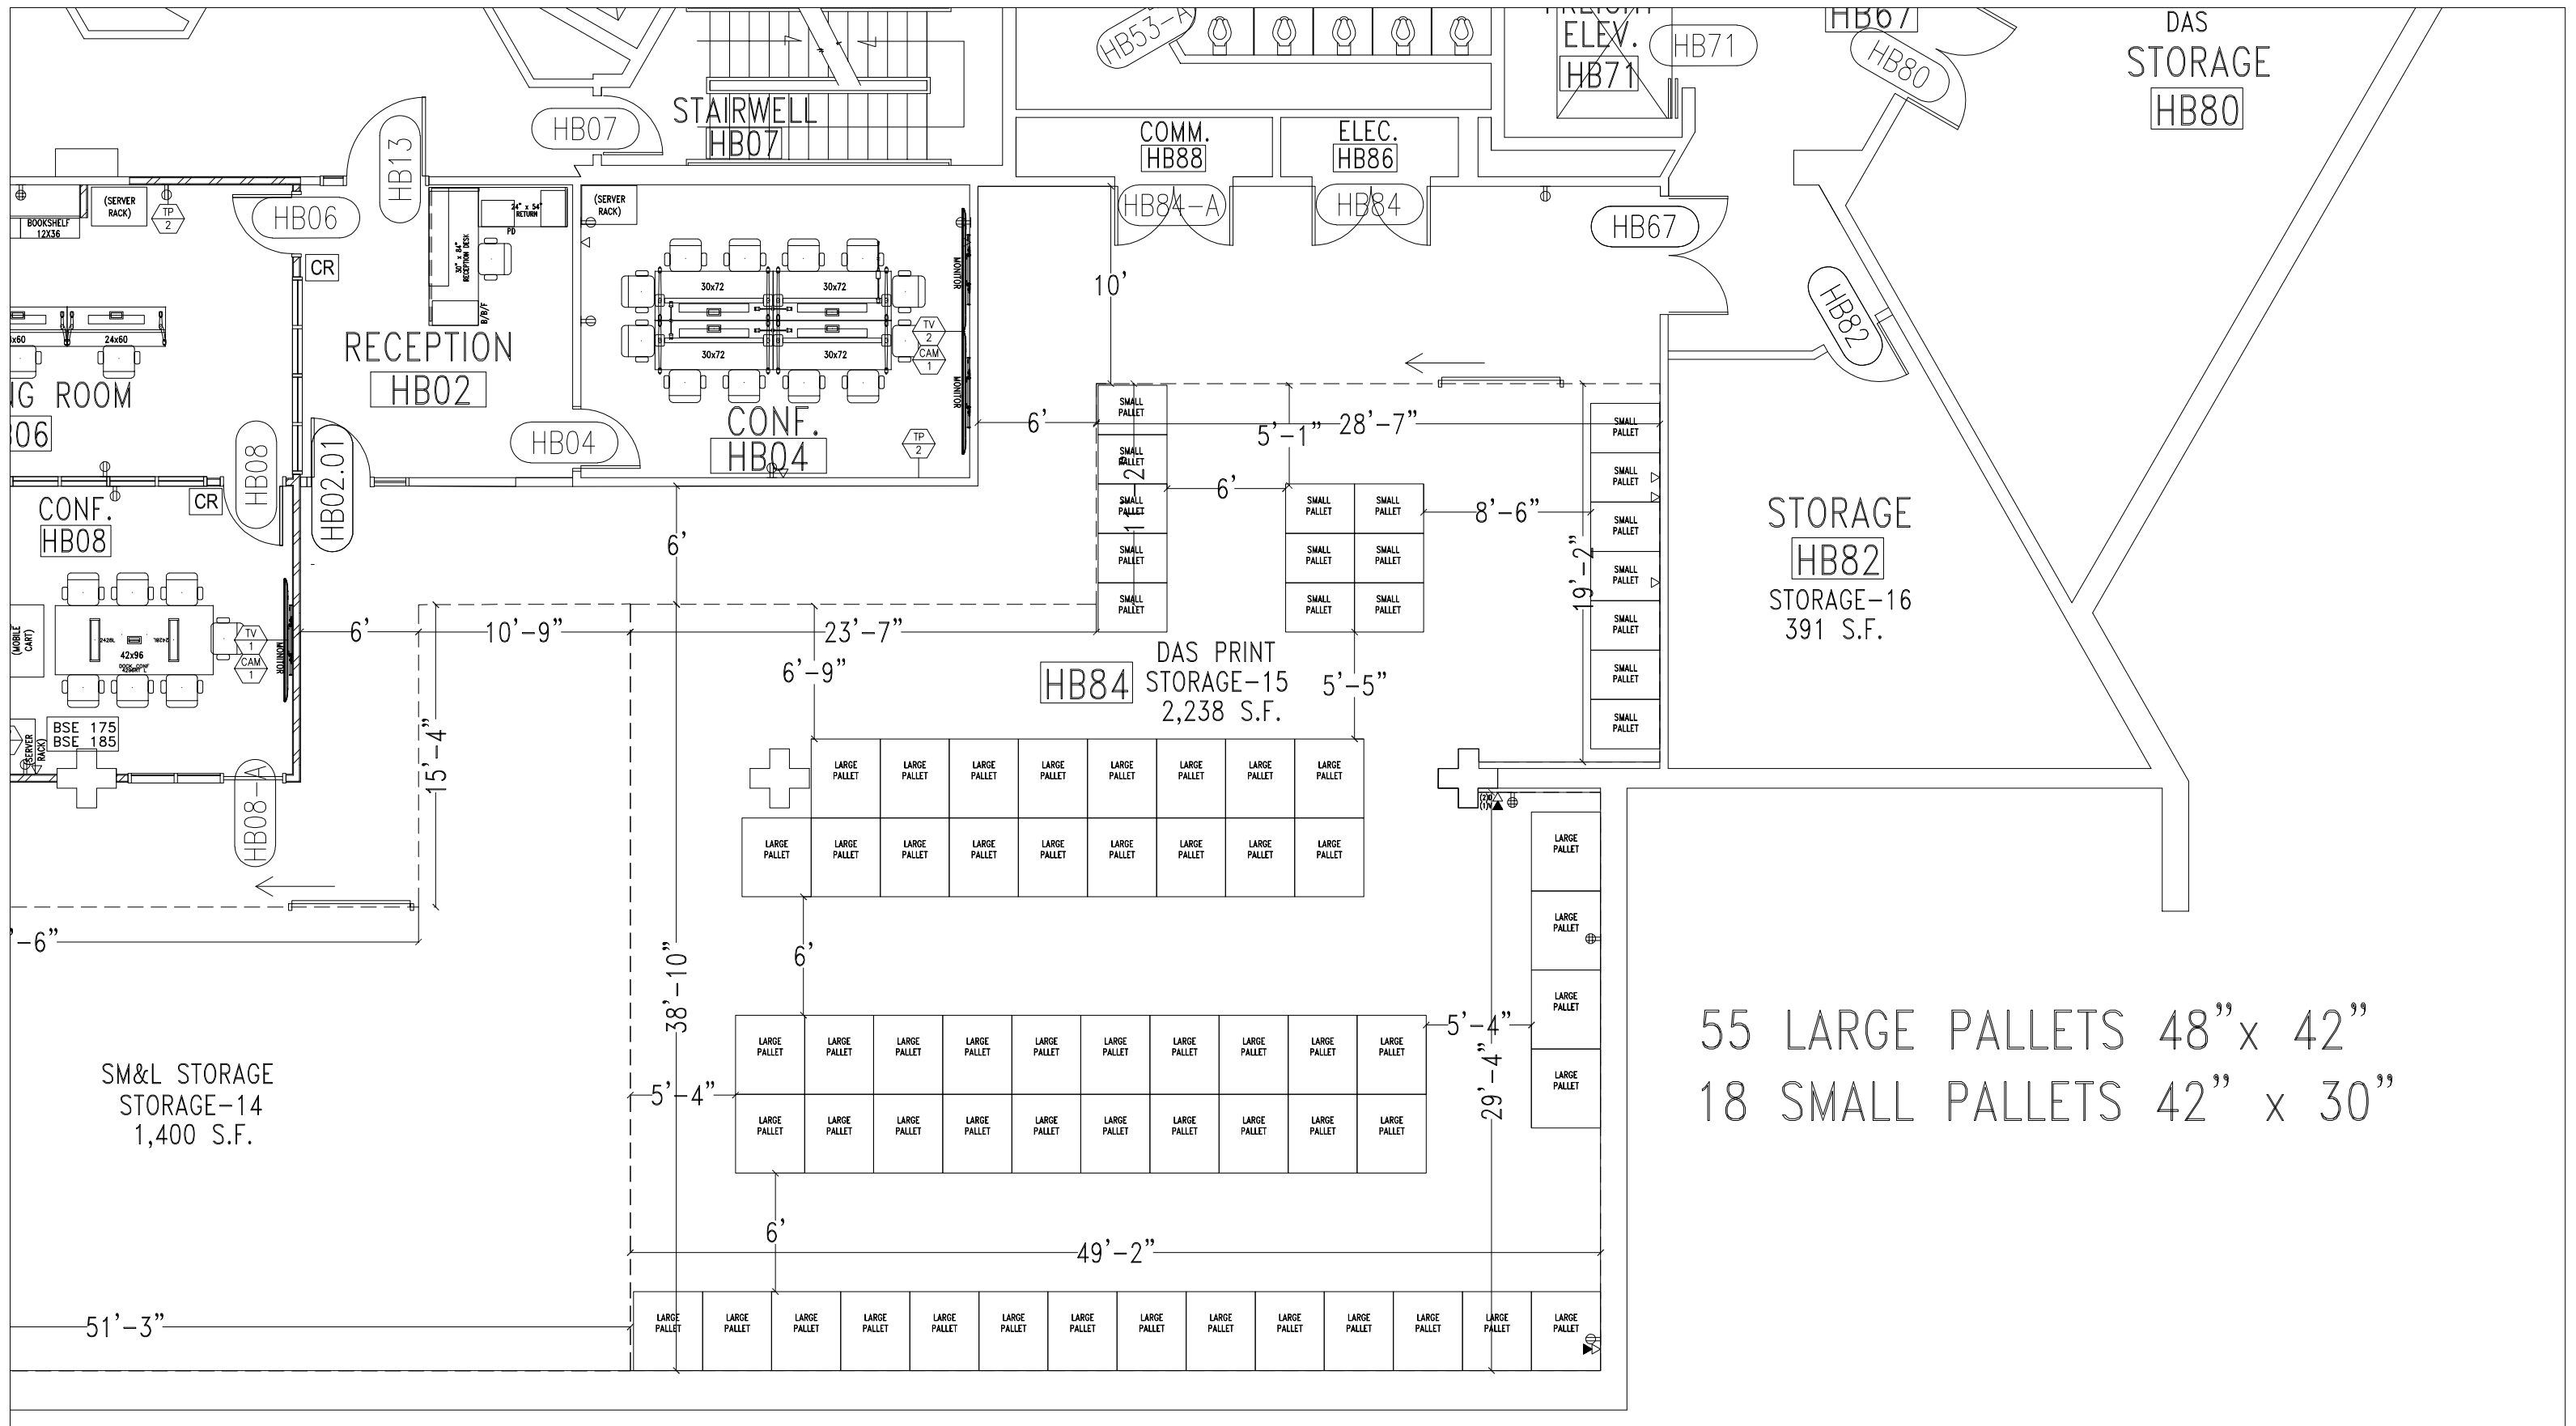

HOOVER – B-LEVEL – SOUTH

IOWA STATE CAPITOL COMPLEX – 1305 E. WALNUT ST.

SCALE: NTS

10/23/2025

HOOVER - B-LEVEL - SOUTHEAST

IOWA STATE CAPITOL COMPLEX - 1305 E. WALNUT ST.

SCALE: NTS

10/23/2025

DAS PRINT STORAGE  
 PROPOSED STORAGE PLAN