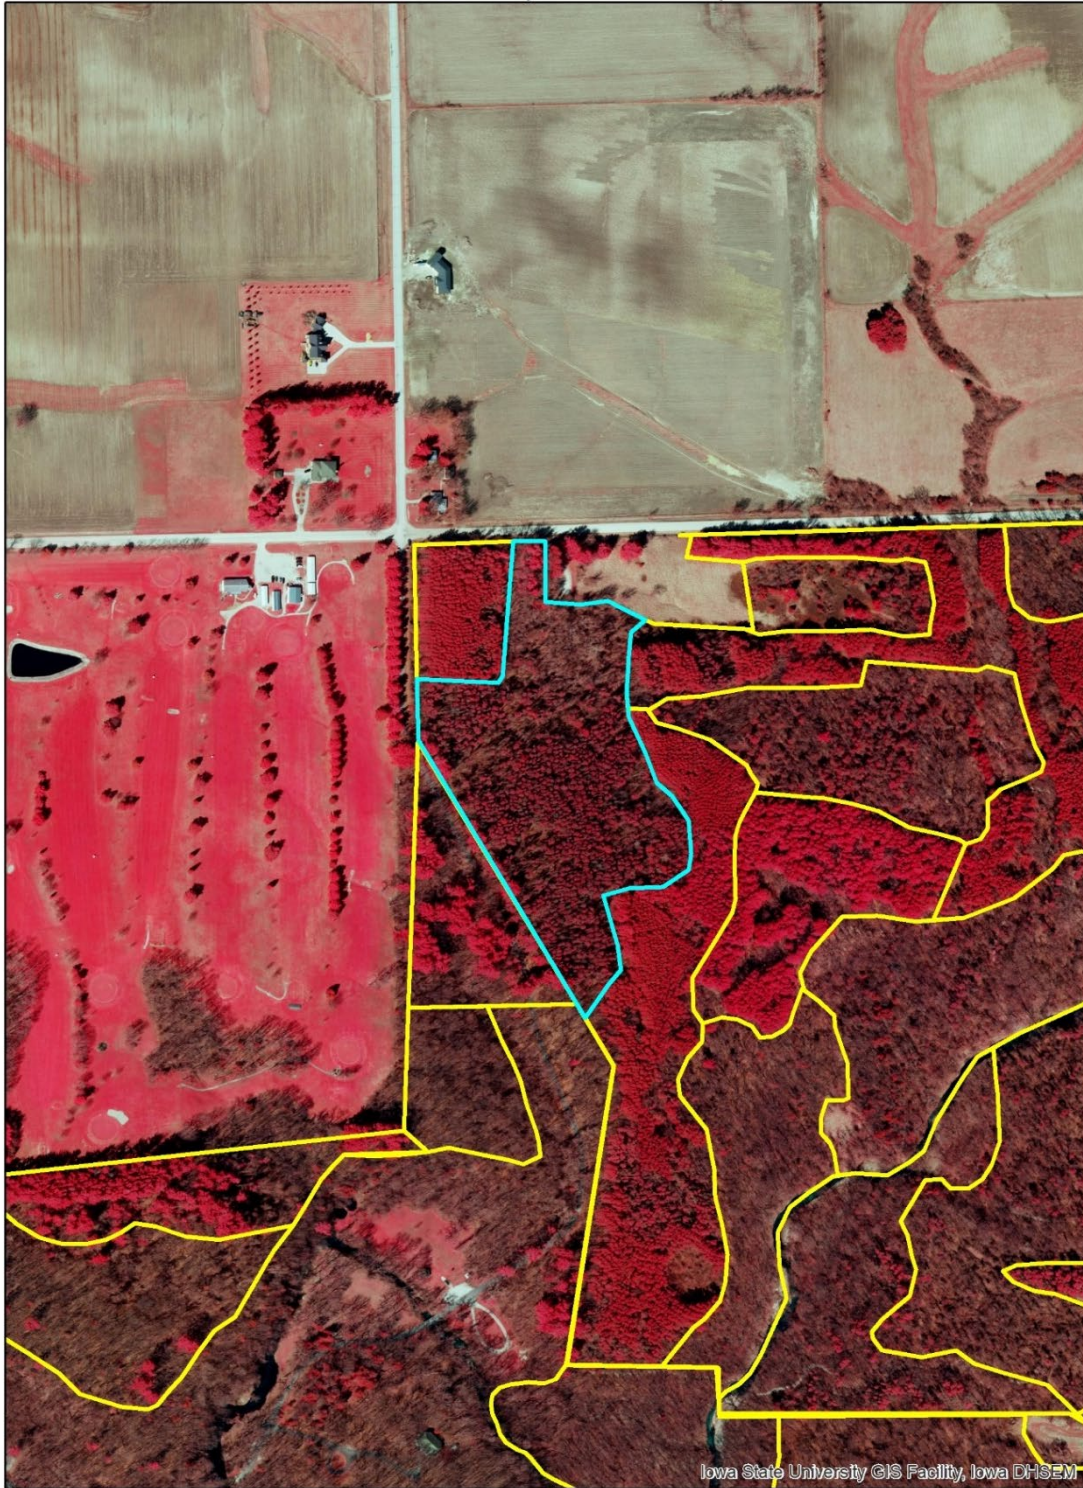

Backbone State Forest
Stand J6 (14.3 acres)

Sec. 4
Richland Township
T-90N R-6W
Delaware County