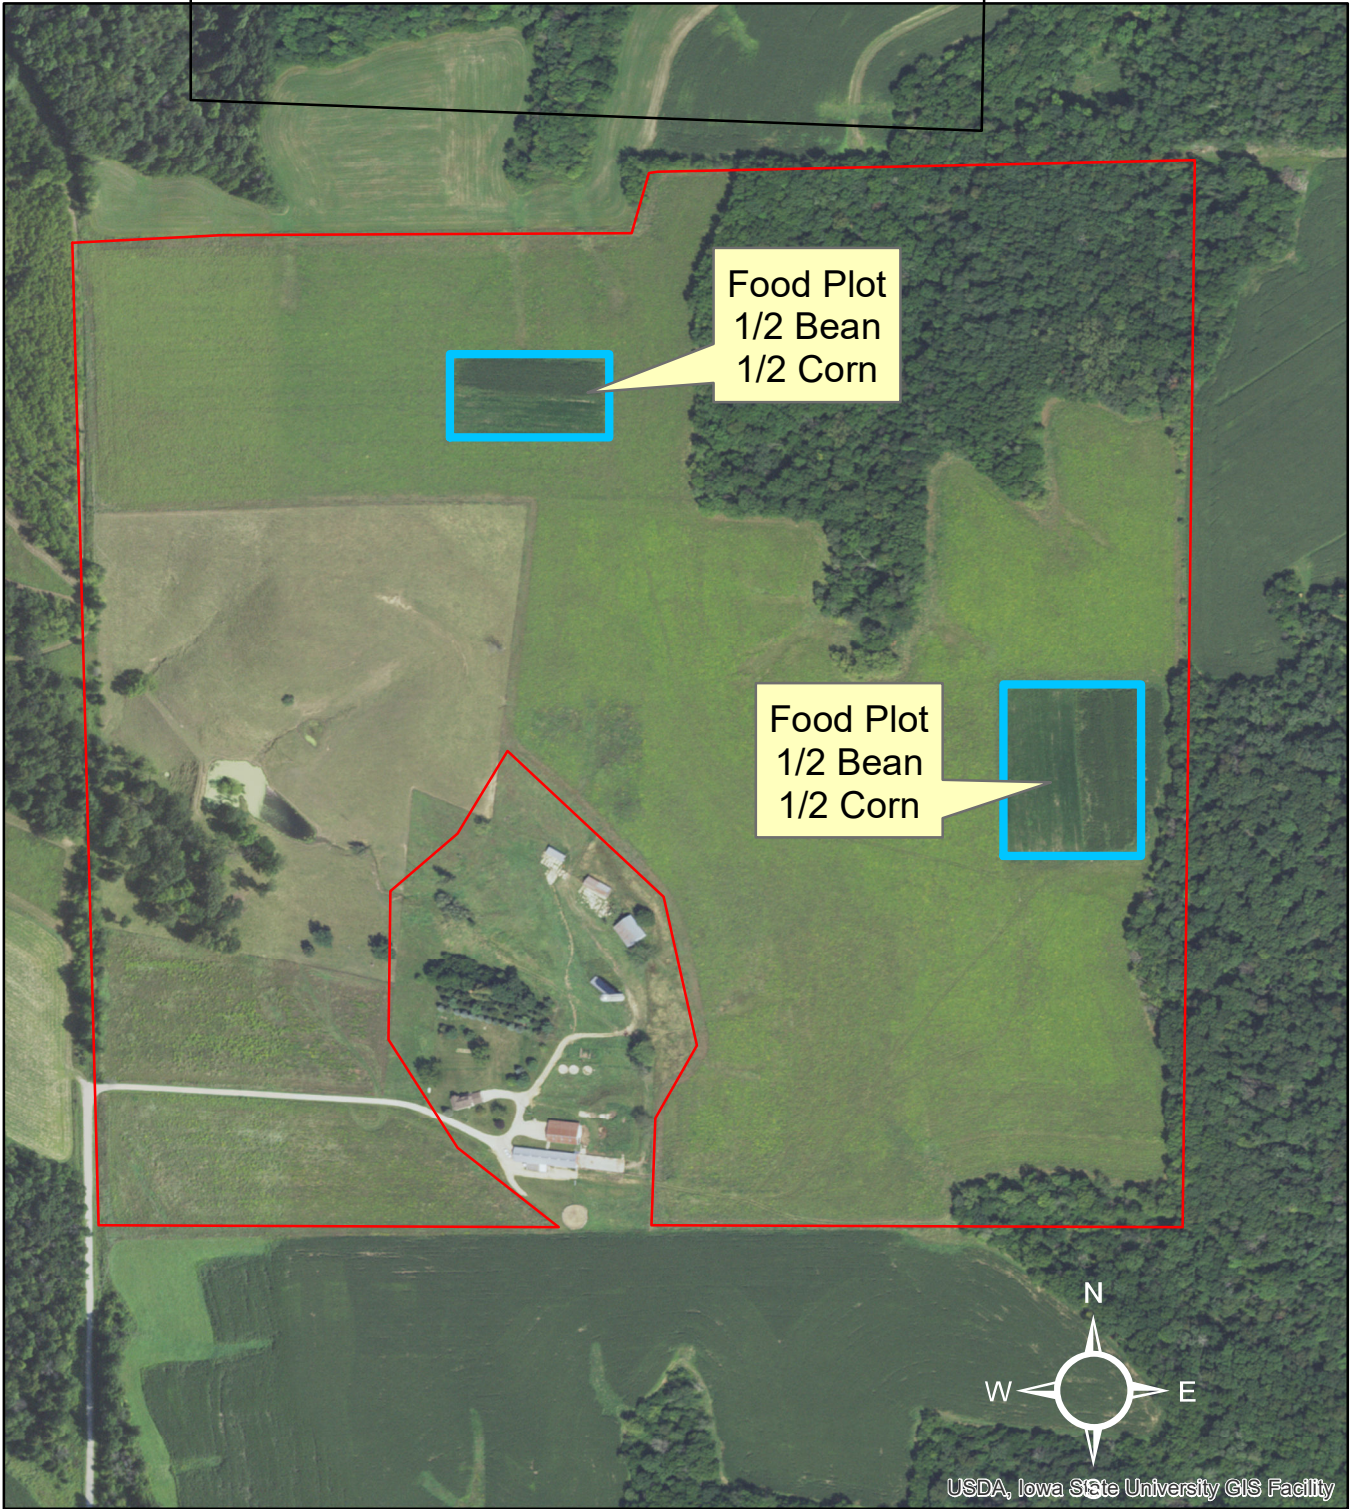

**Pietan Food Plot Map
Attachment B**

Legend

-  IHAP Boundaries
-  IHAP Boundaries

200100 0 200 Feet
