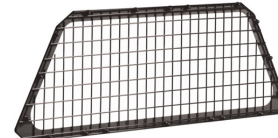

Chevy Suburban 2015 - 2019 17-18

Dodge Charger 2011- 2019 19-21

Dodge Durango PPV/SSV 2018- 2019 22-23

Dodge Ram 1500 SSV Truck 2013 - 2018 24

UNIVERSAL ORGANIZERS

Seat Organizers 25

Trunk Organizers 25

GUN RACK ORDERING

GUN RACK ACCESSORIES 25

GUN RACKS 25

GUN RACK ORDER FORM 26

CHOOSING THE RIGHT GUN RACK 27

EXTERIOR VEHICLE PROTECTION

AOI AIRBAG ON/OFF SWITCHES 28

SAFESTOP ANTI-THEFT SYSTEM 29

(00) Passenger 1/2 Sliding Polycarbonate Window

(02) Stationary Polycarbonate Window

(04) Center Sliding Polycarbonate Window

(05) Full Wire Window

(12) 1/2 Polycarbonate 1/2 Expanded Metal Window

(13) Vented Polycarbonate Window

(14) Polycarbonate Center Sliding Window w/ Metal Insert