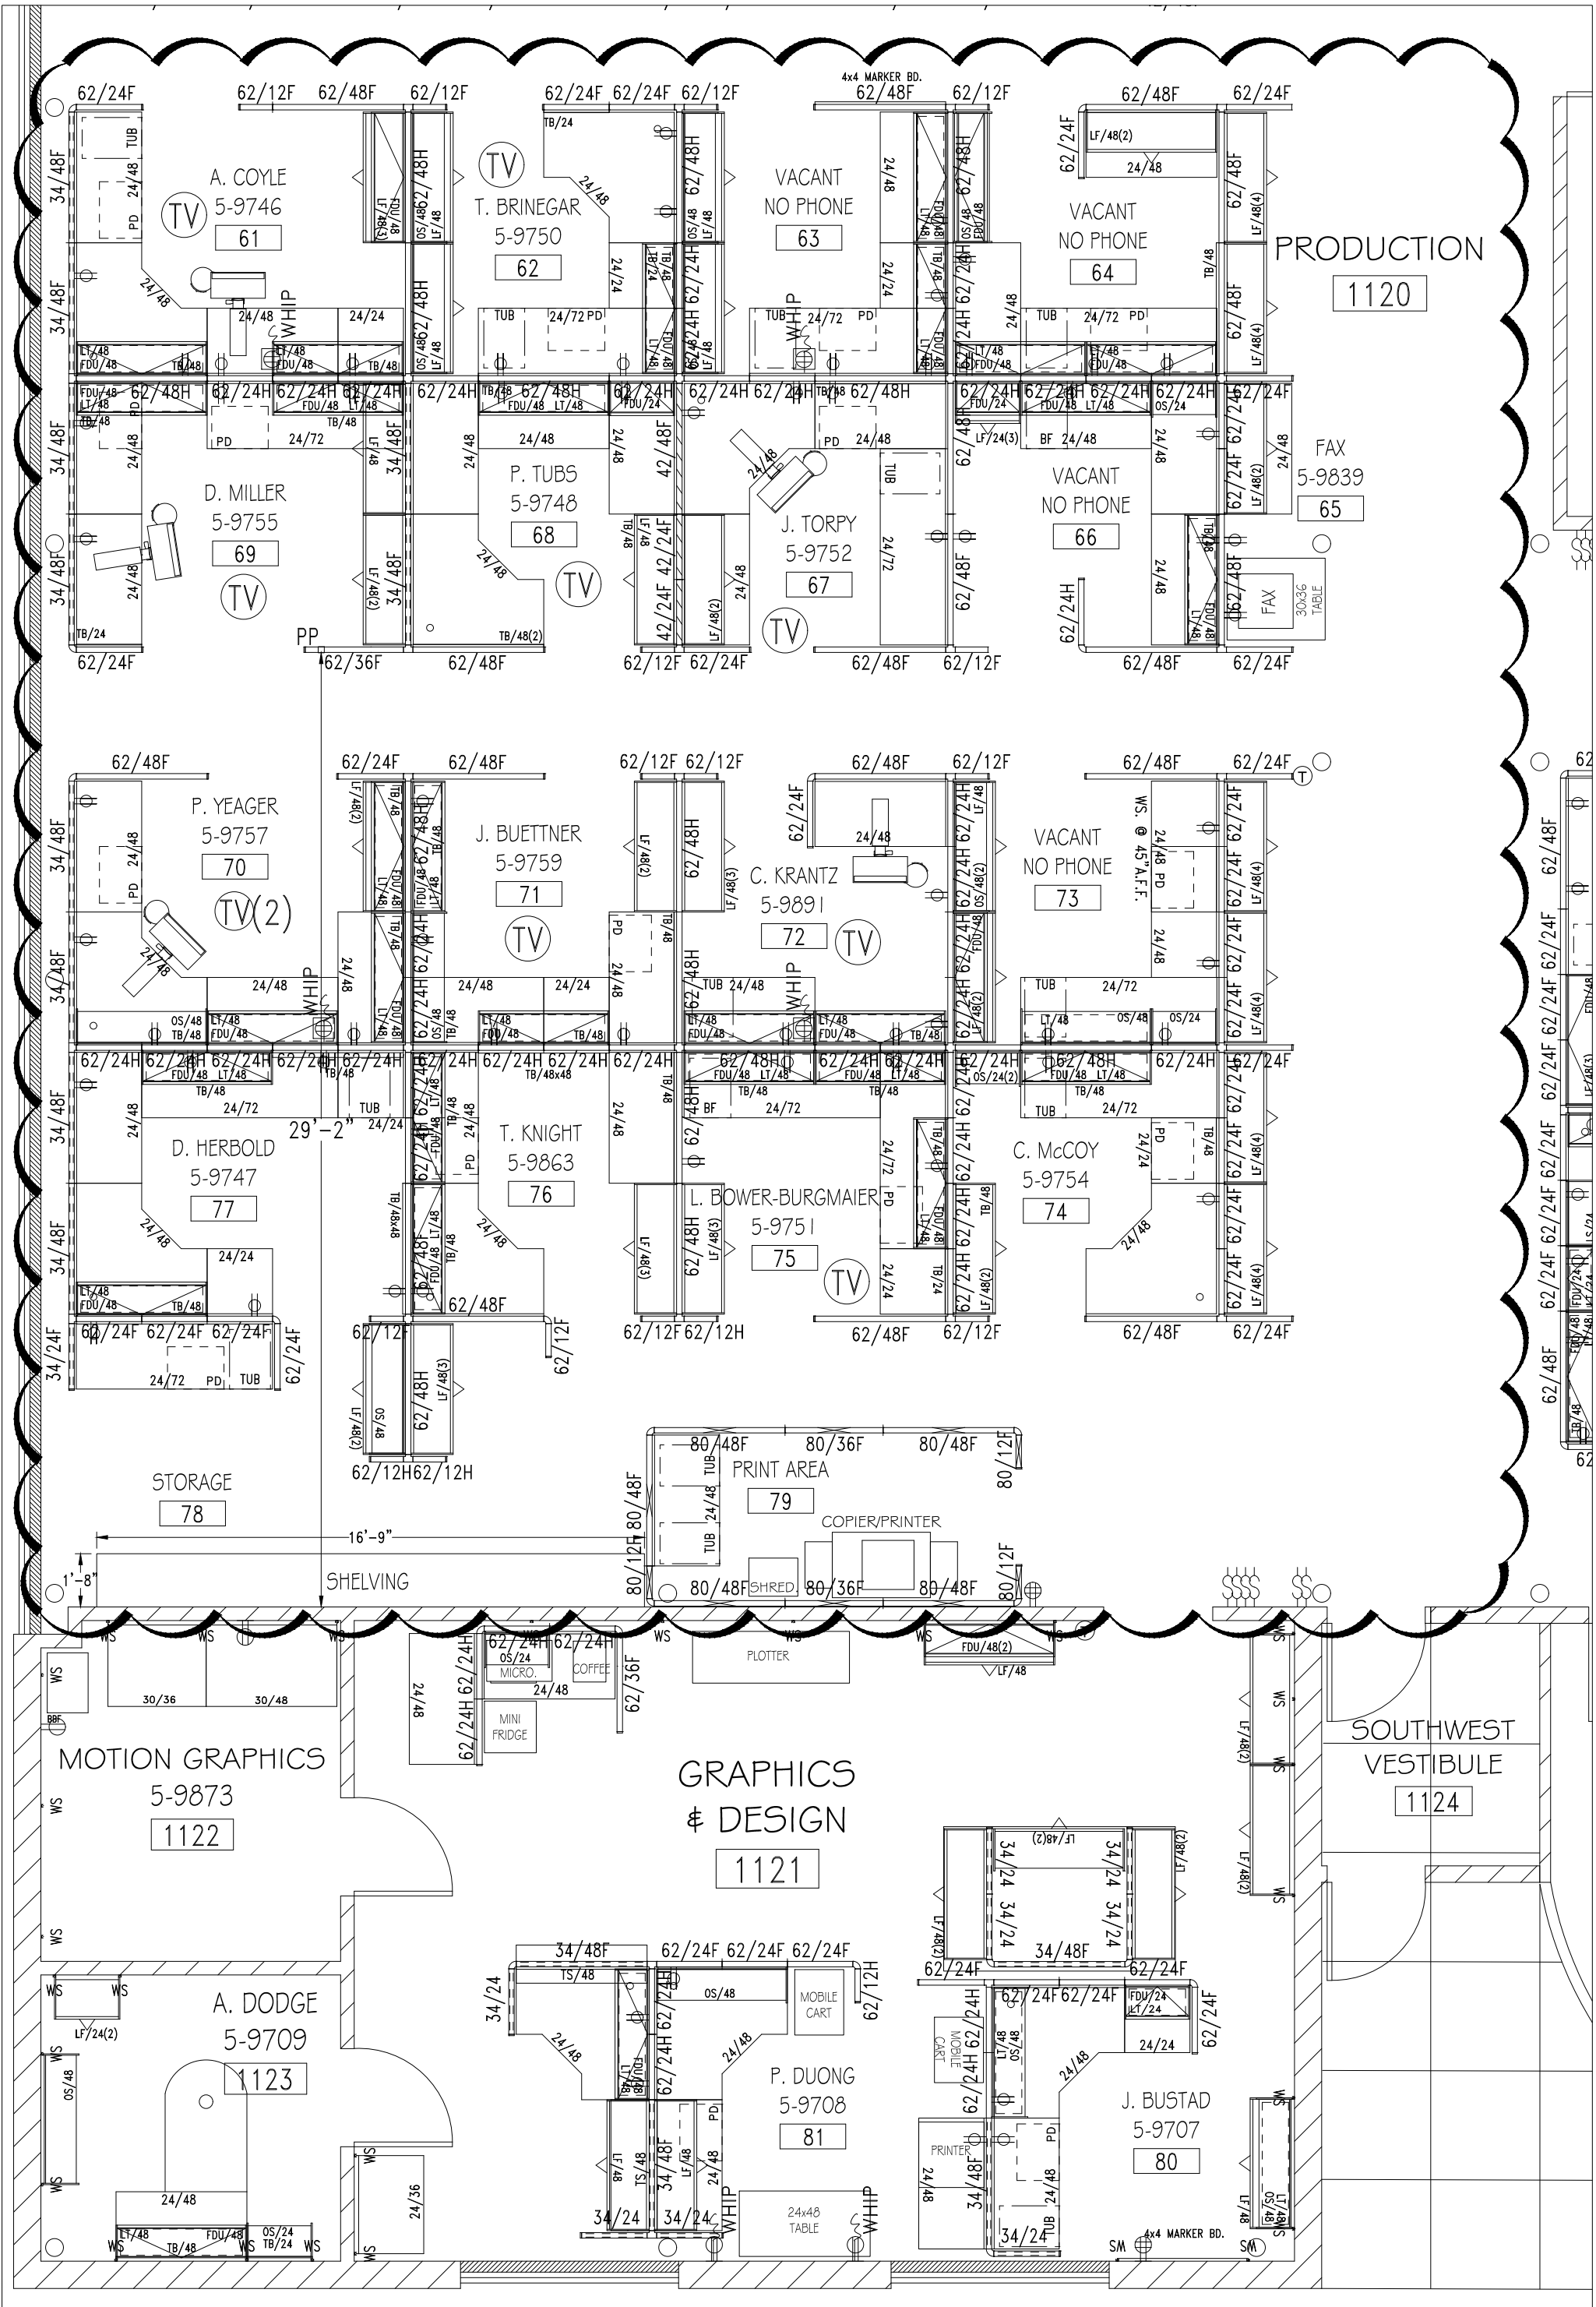

1117

MEN

1118

WOMEN

1119

IOWA PUBLIC TELEVISION

6450 CORPORATE DR. - JOHNSTON, 50131
10.16.2107

EXISTING PLAN - AREA 3