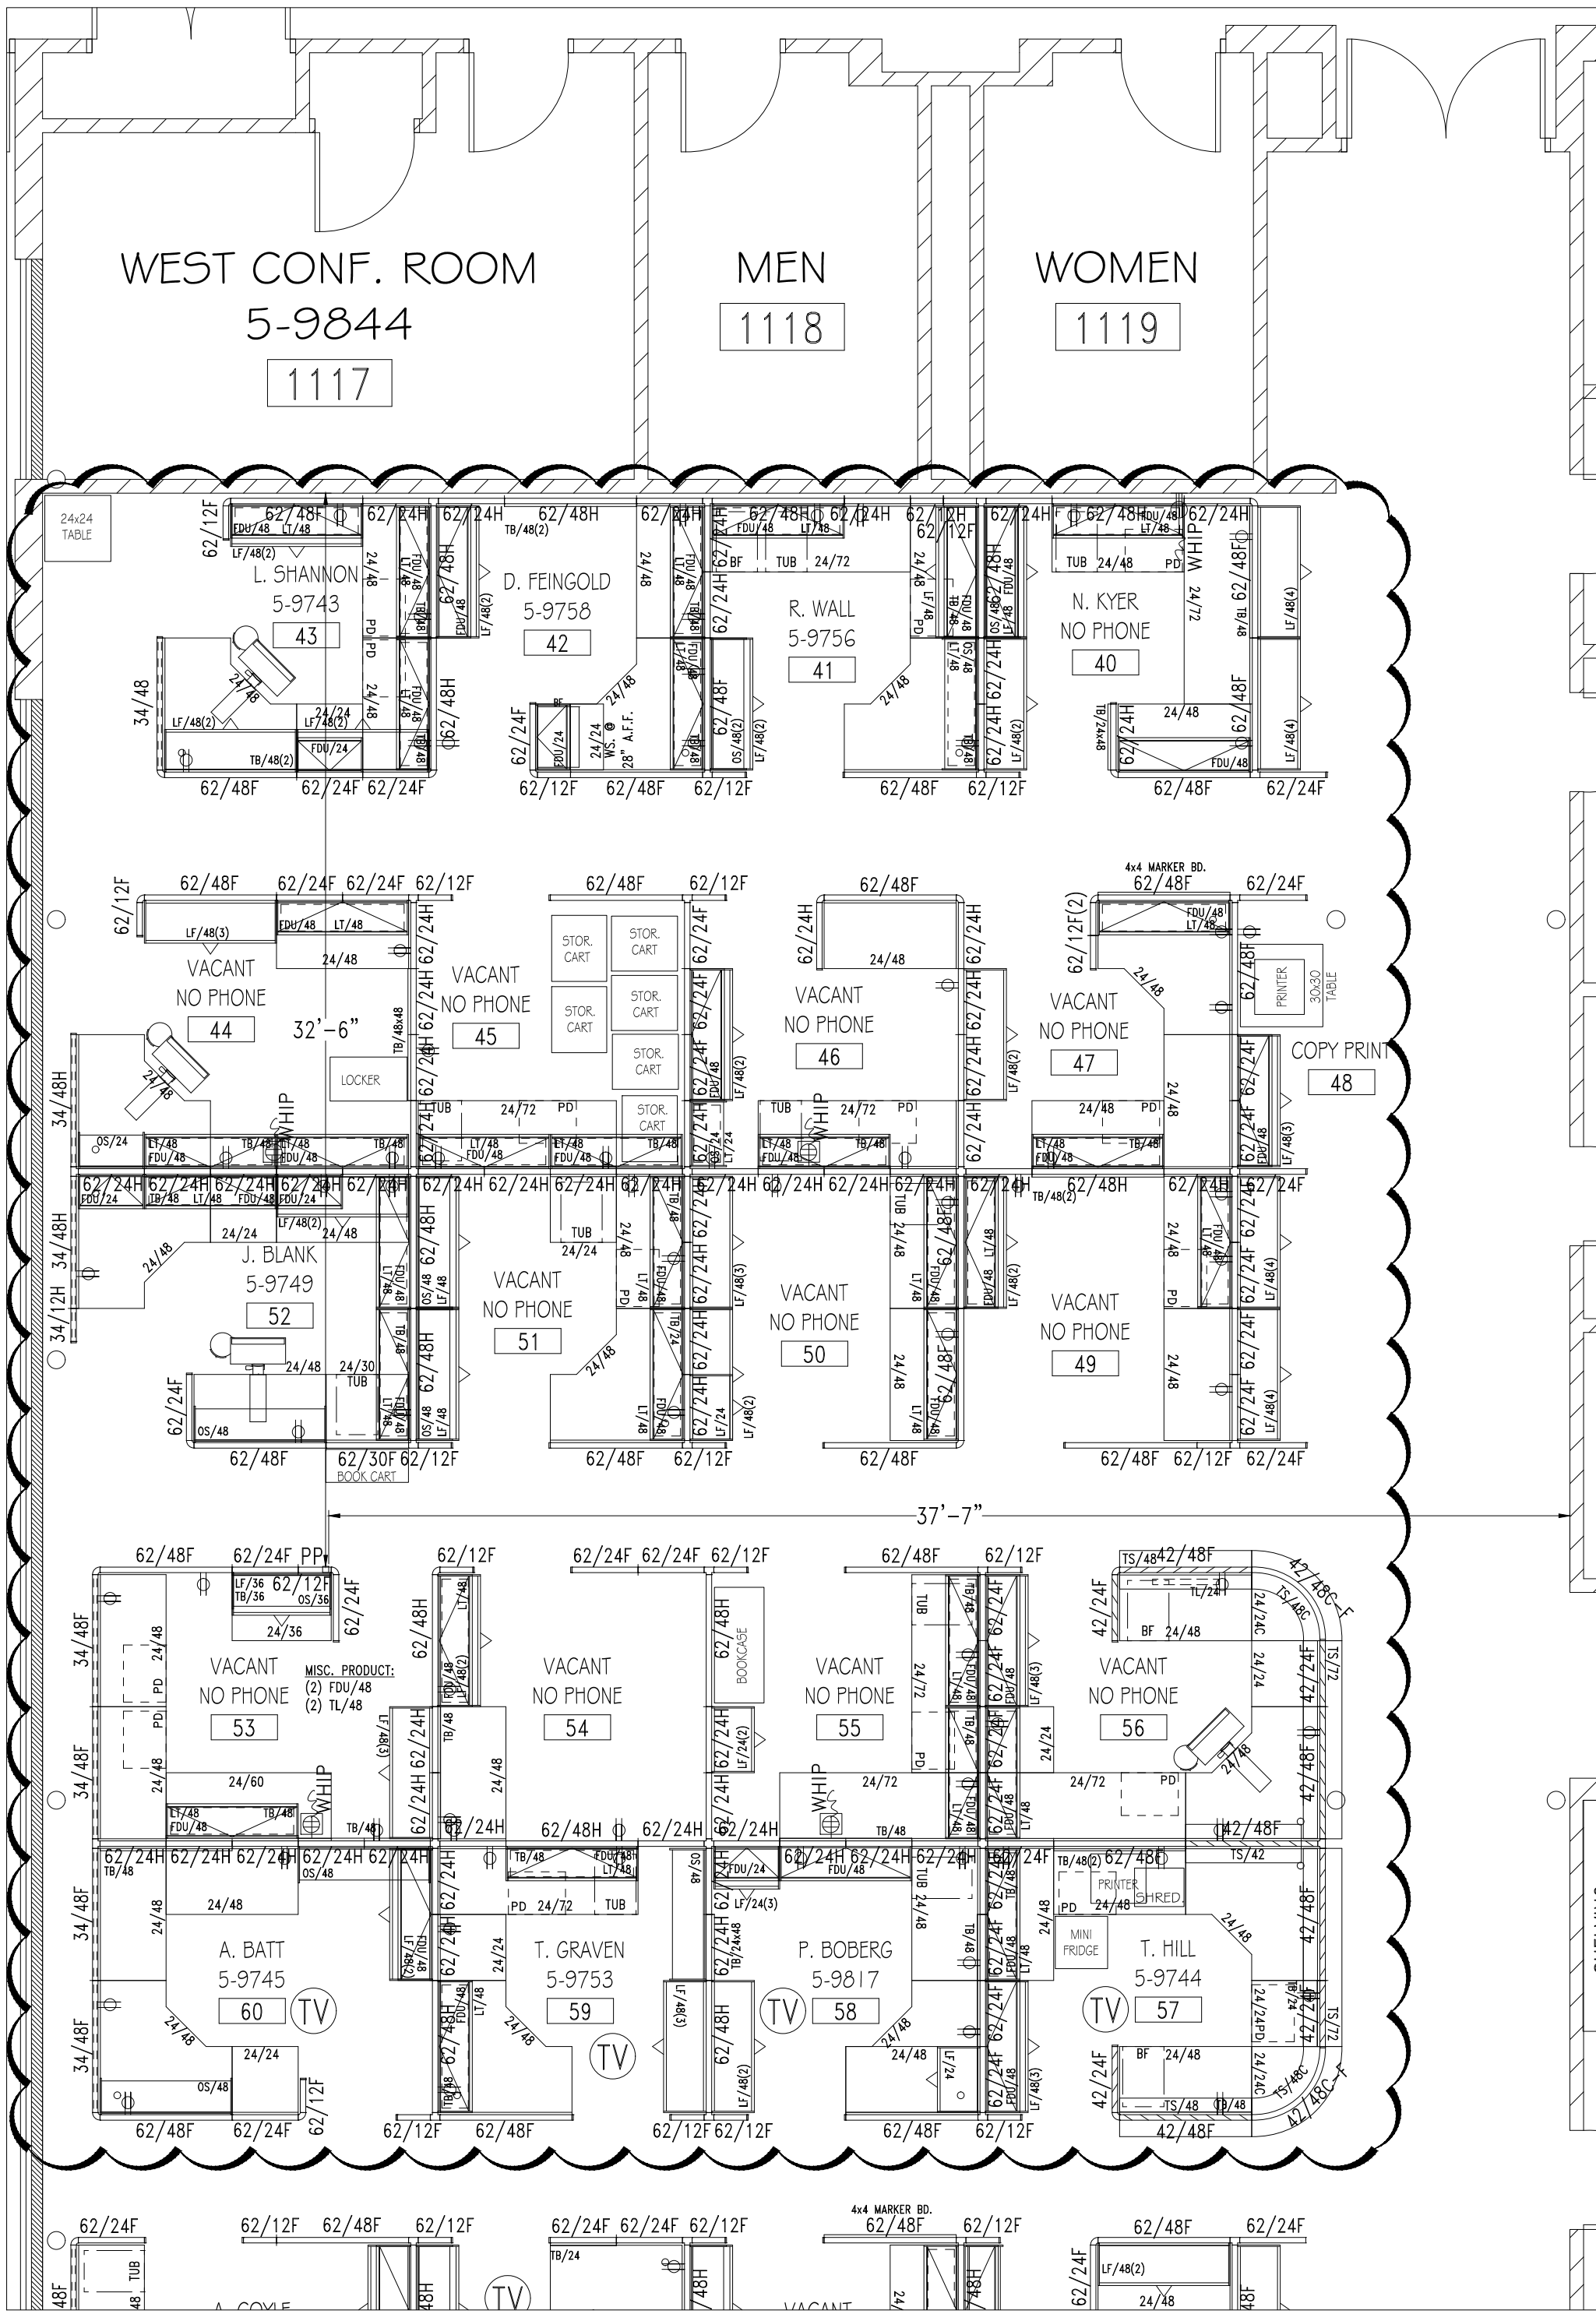

IOWA PUBLIC TELEVISION

6450 CORPORATE DR. - JOHNSTON, 50131
10.16.2107

OVERALL EXISTING PLAN

IOWA PUBLIC TELEVISION

6450 CORPORATE DR. - JOHNSTON, 50131
10.16.2107

EXISTING PLAN - AREA I

WEST CONF. ROOM

5-9844

1117

MEN

1118

WOMEN

1119

IOWA PUBLIC TELEVISION

6450 CORPORATE DR. - JOHNSTON, 50131
10.16.2107

EXISTING PLAN - AREA 3