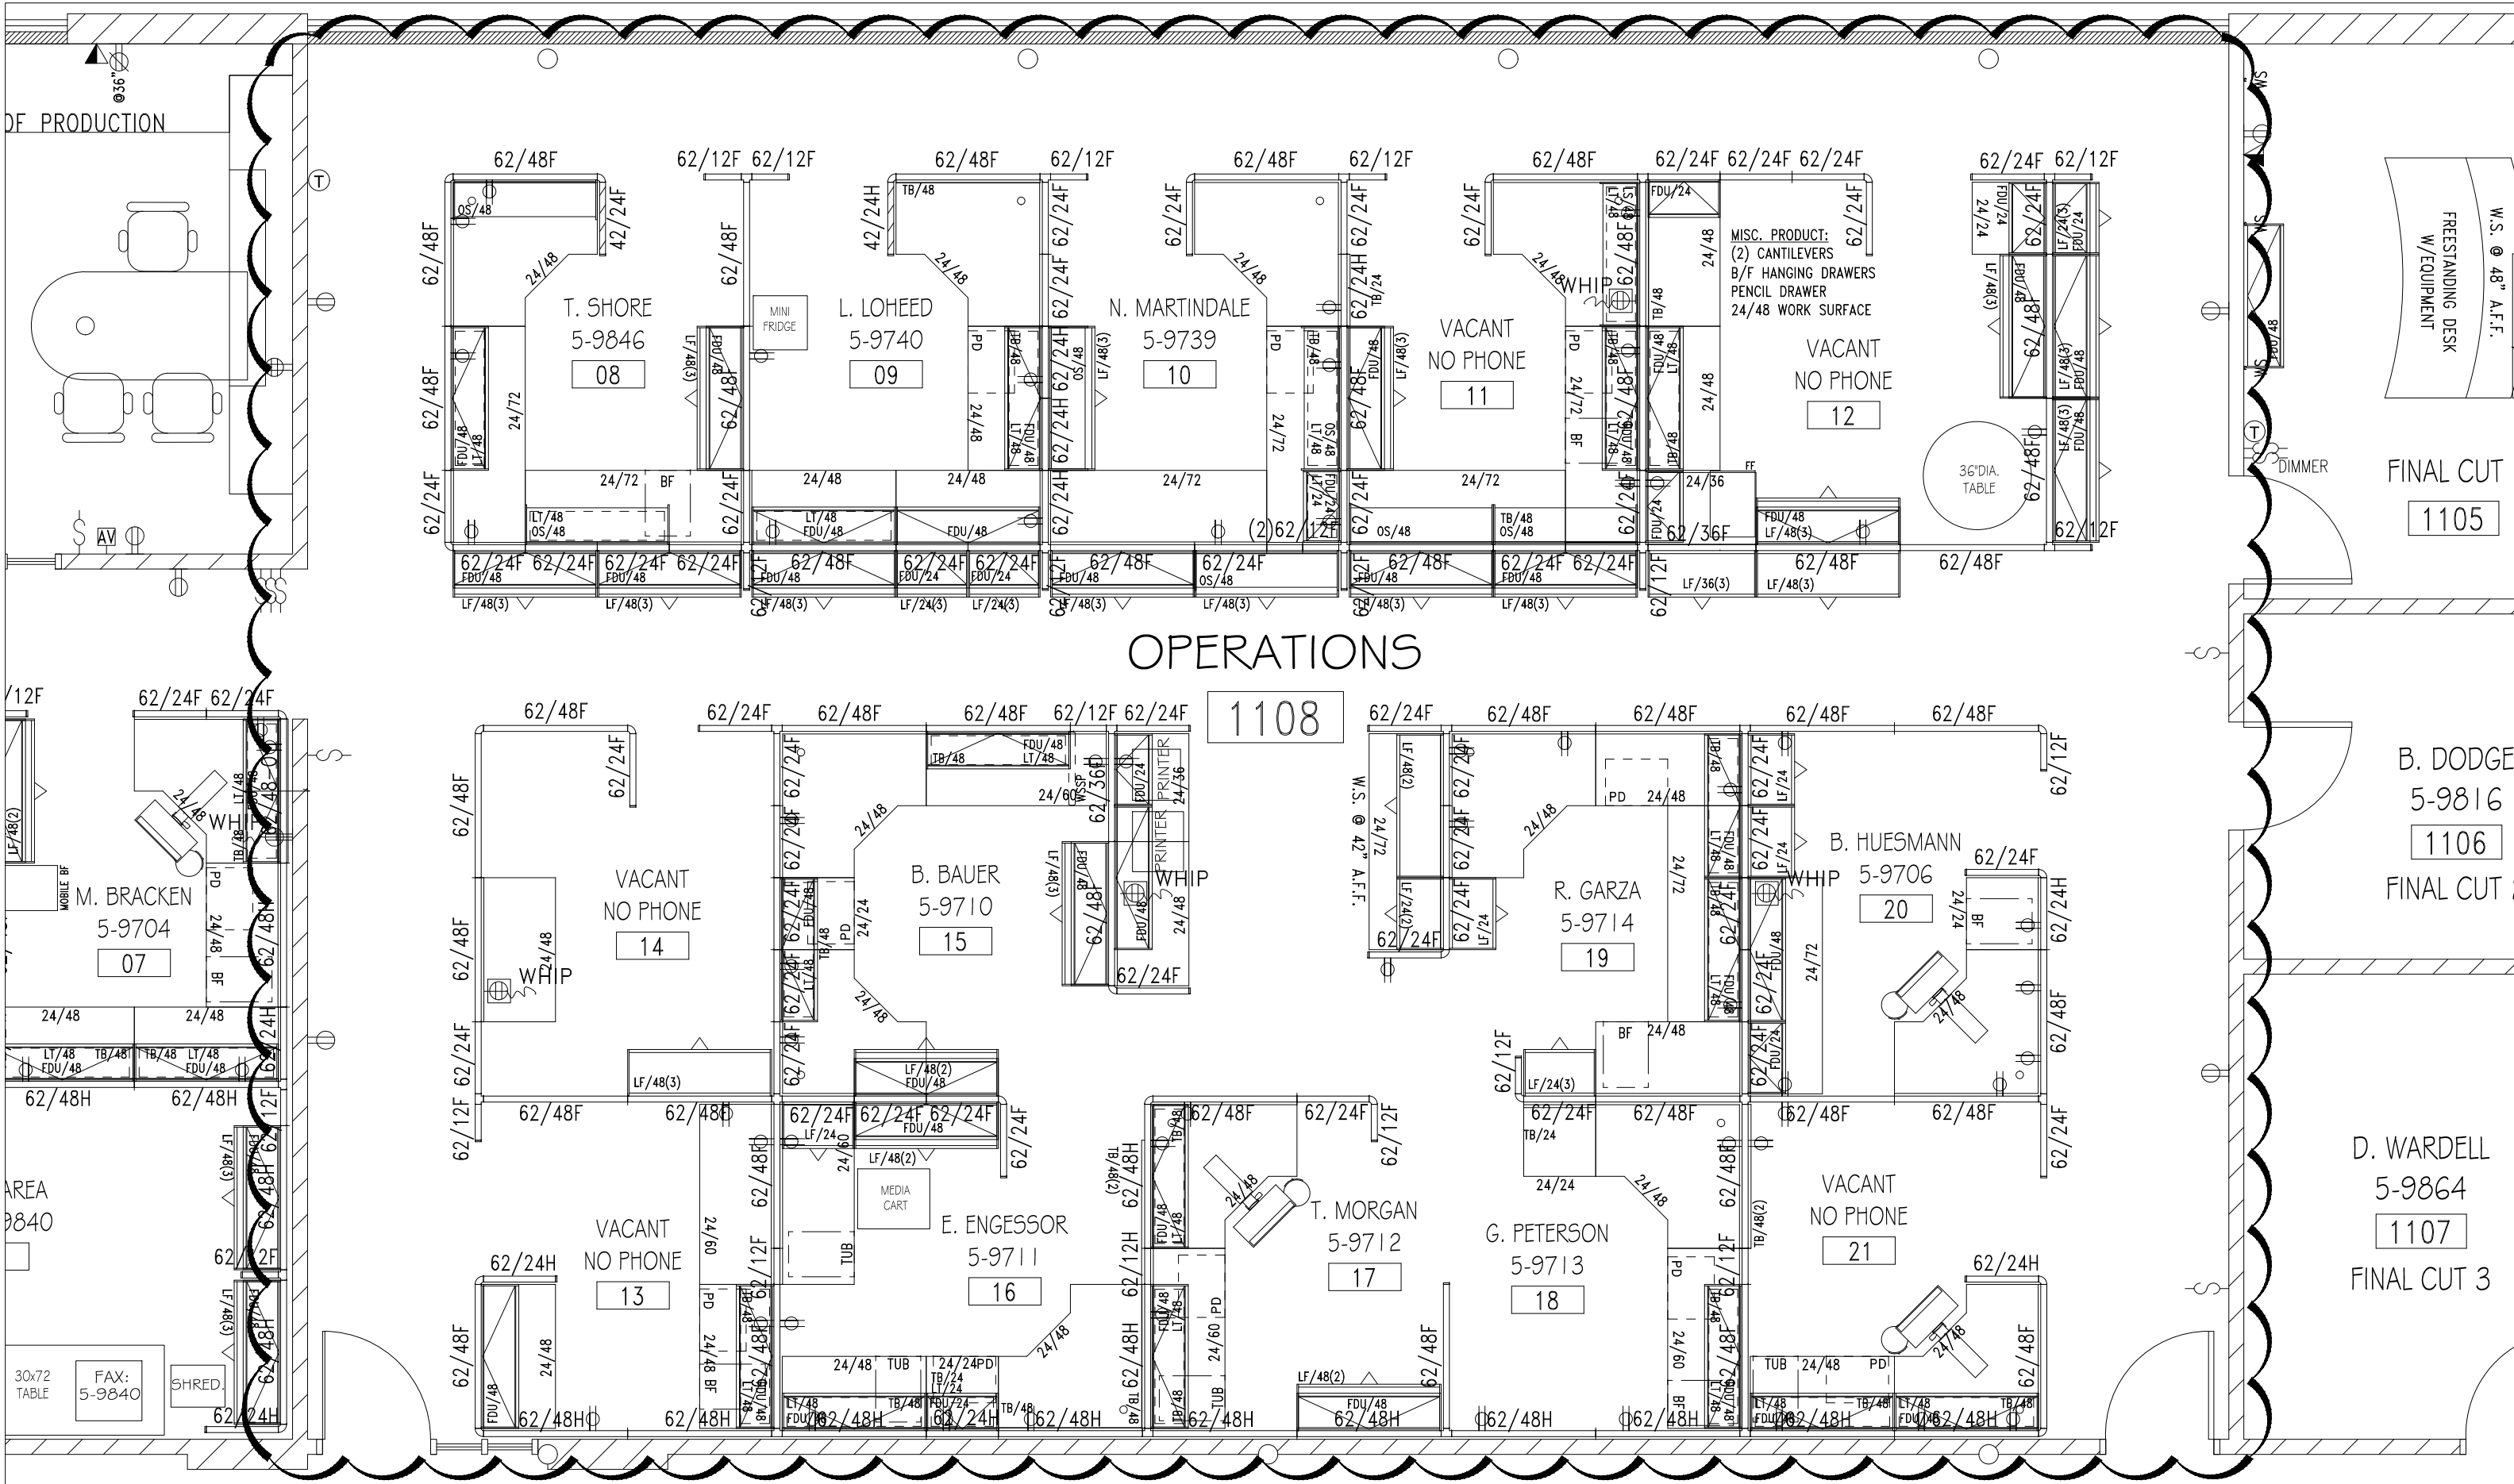

OPERATIONS

IOWA PUBLIC TELEVISION

6450 CORPORATE DR. - JOHNSTON, 50131
10.16.2107

EXISTING PLAN - AREA 6