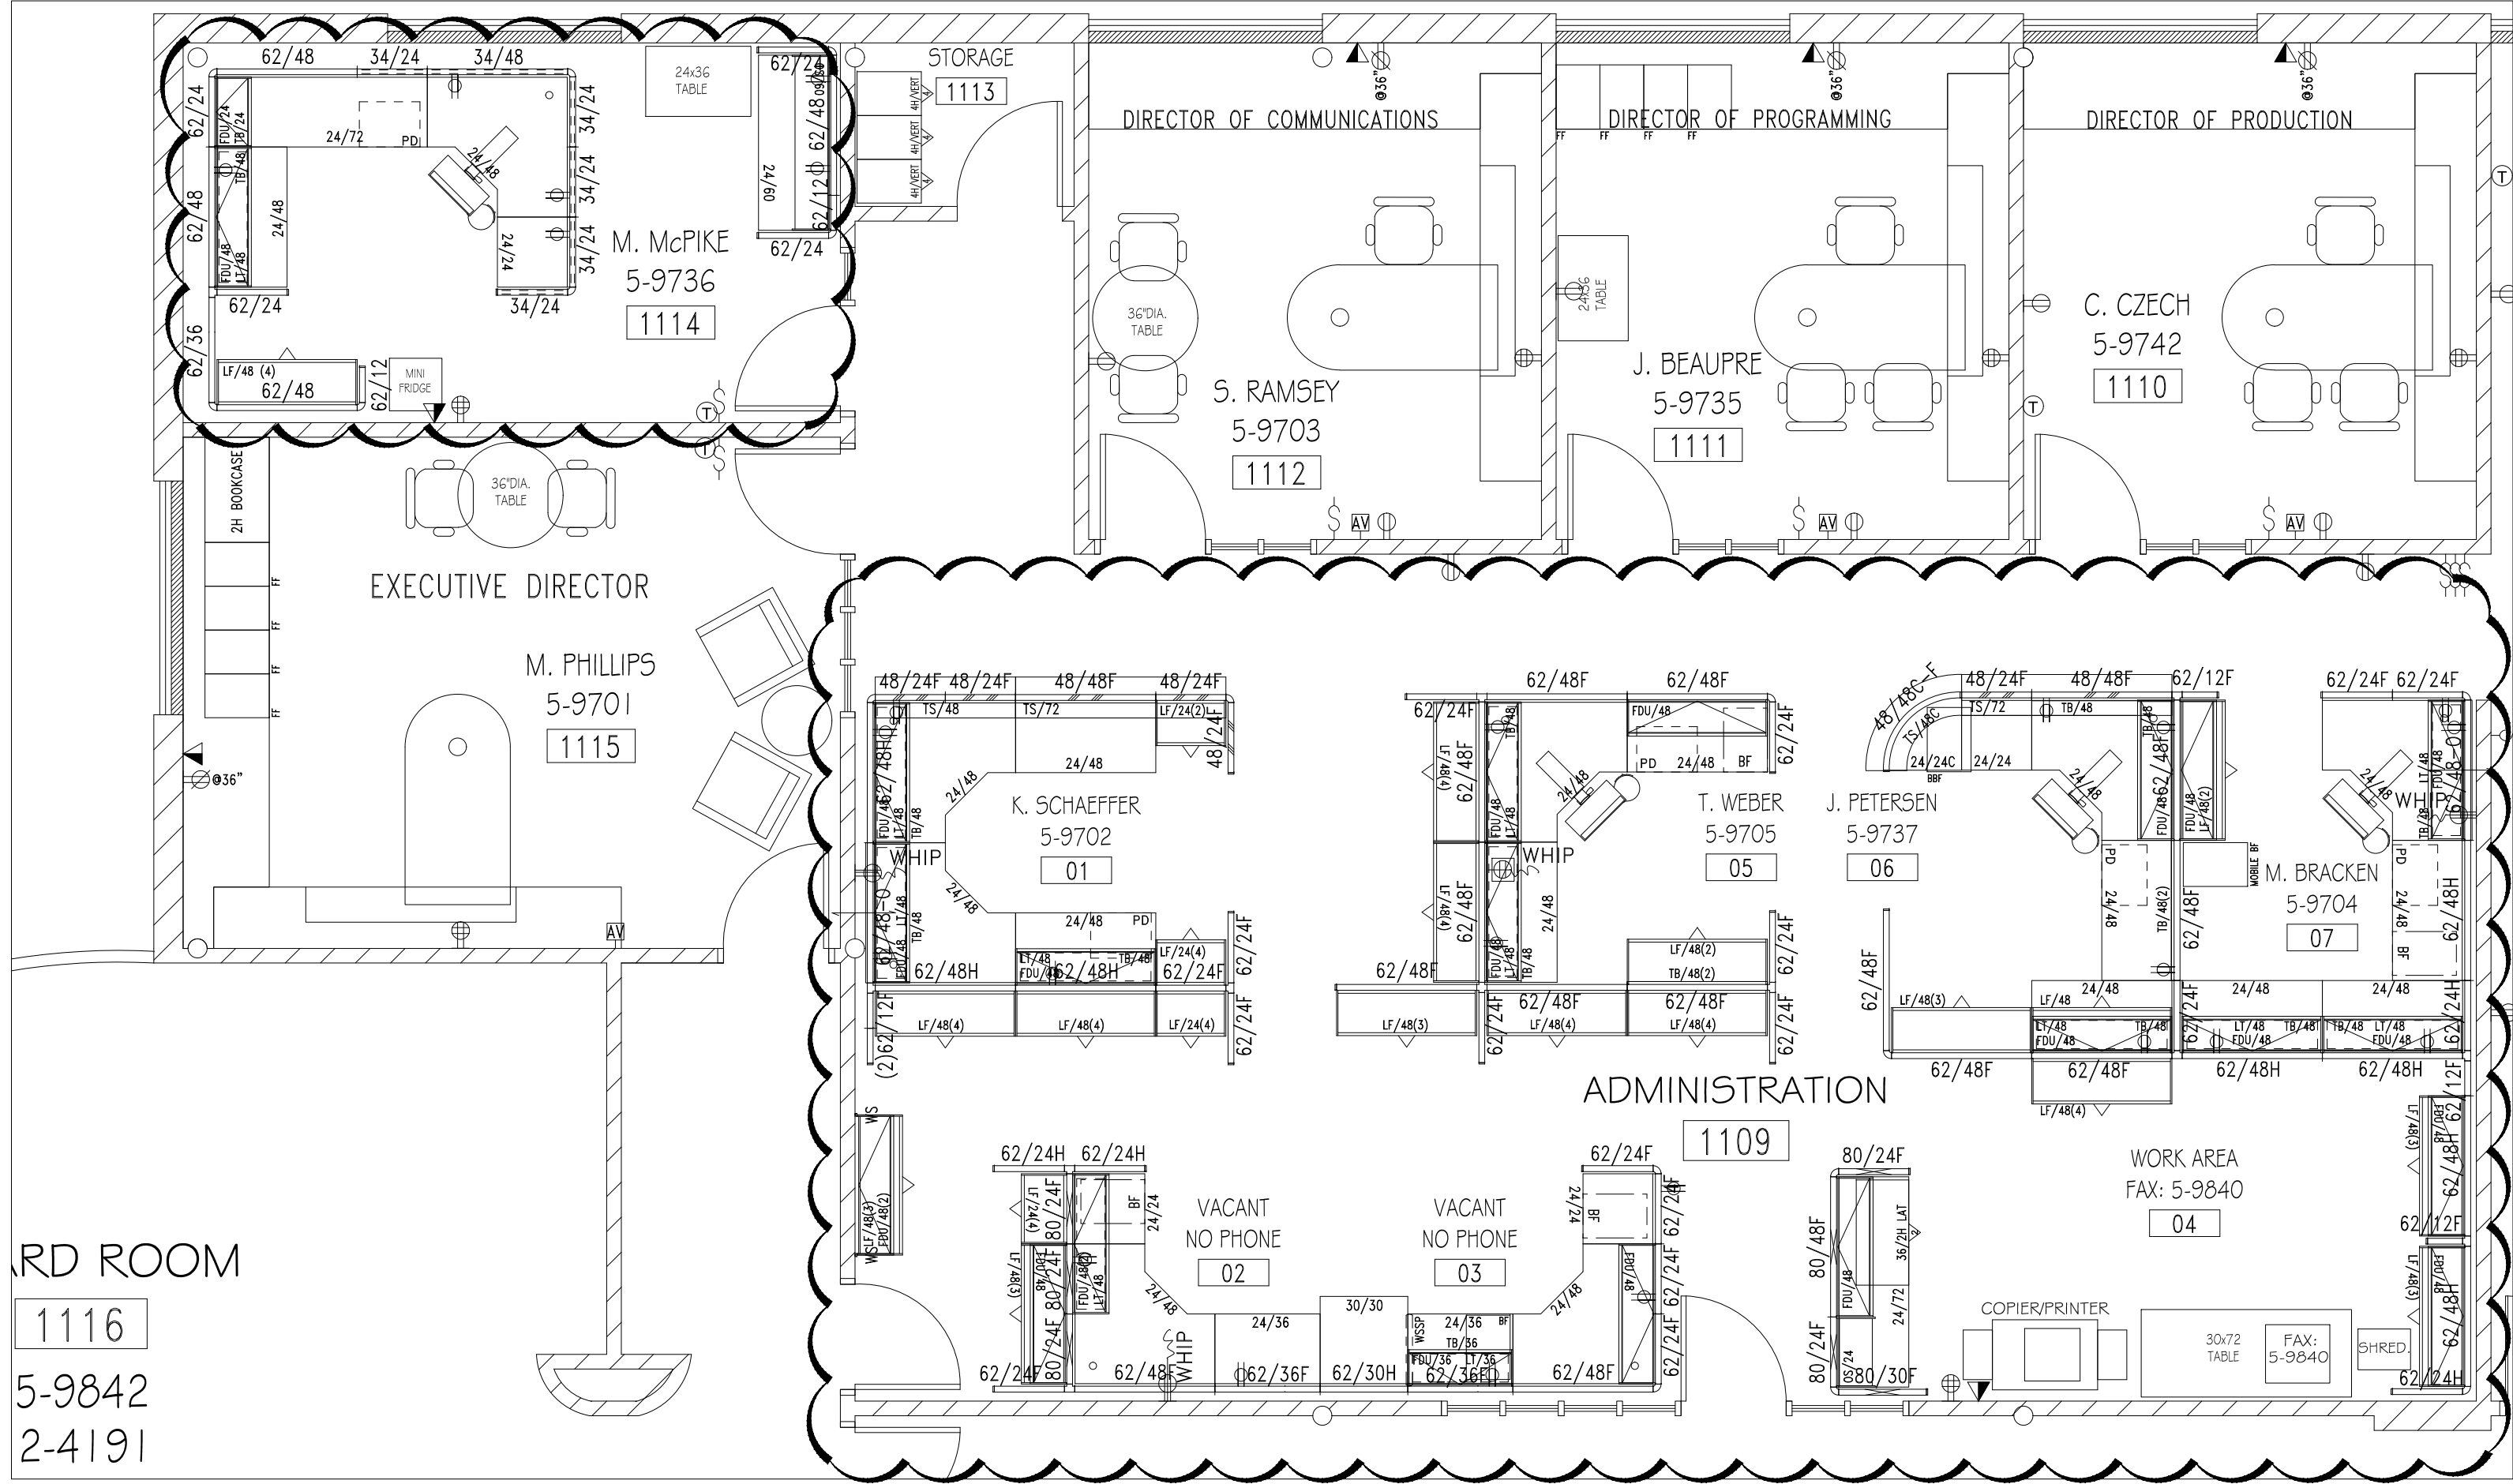

ENGINEERING

1127

SOUTH CONF. ROOM

5-9843

1125

RD ROOM
1116
5-9842
2-4191

IOWA PUBLIC TELEVISION

6450 CORPORATE DR. - JOHNSTON, 50131
10.16.2107