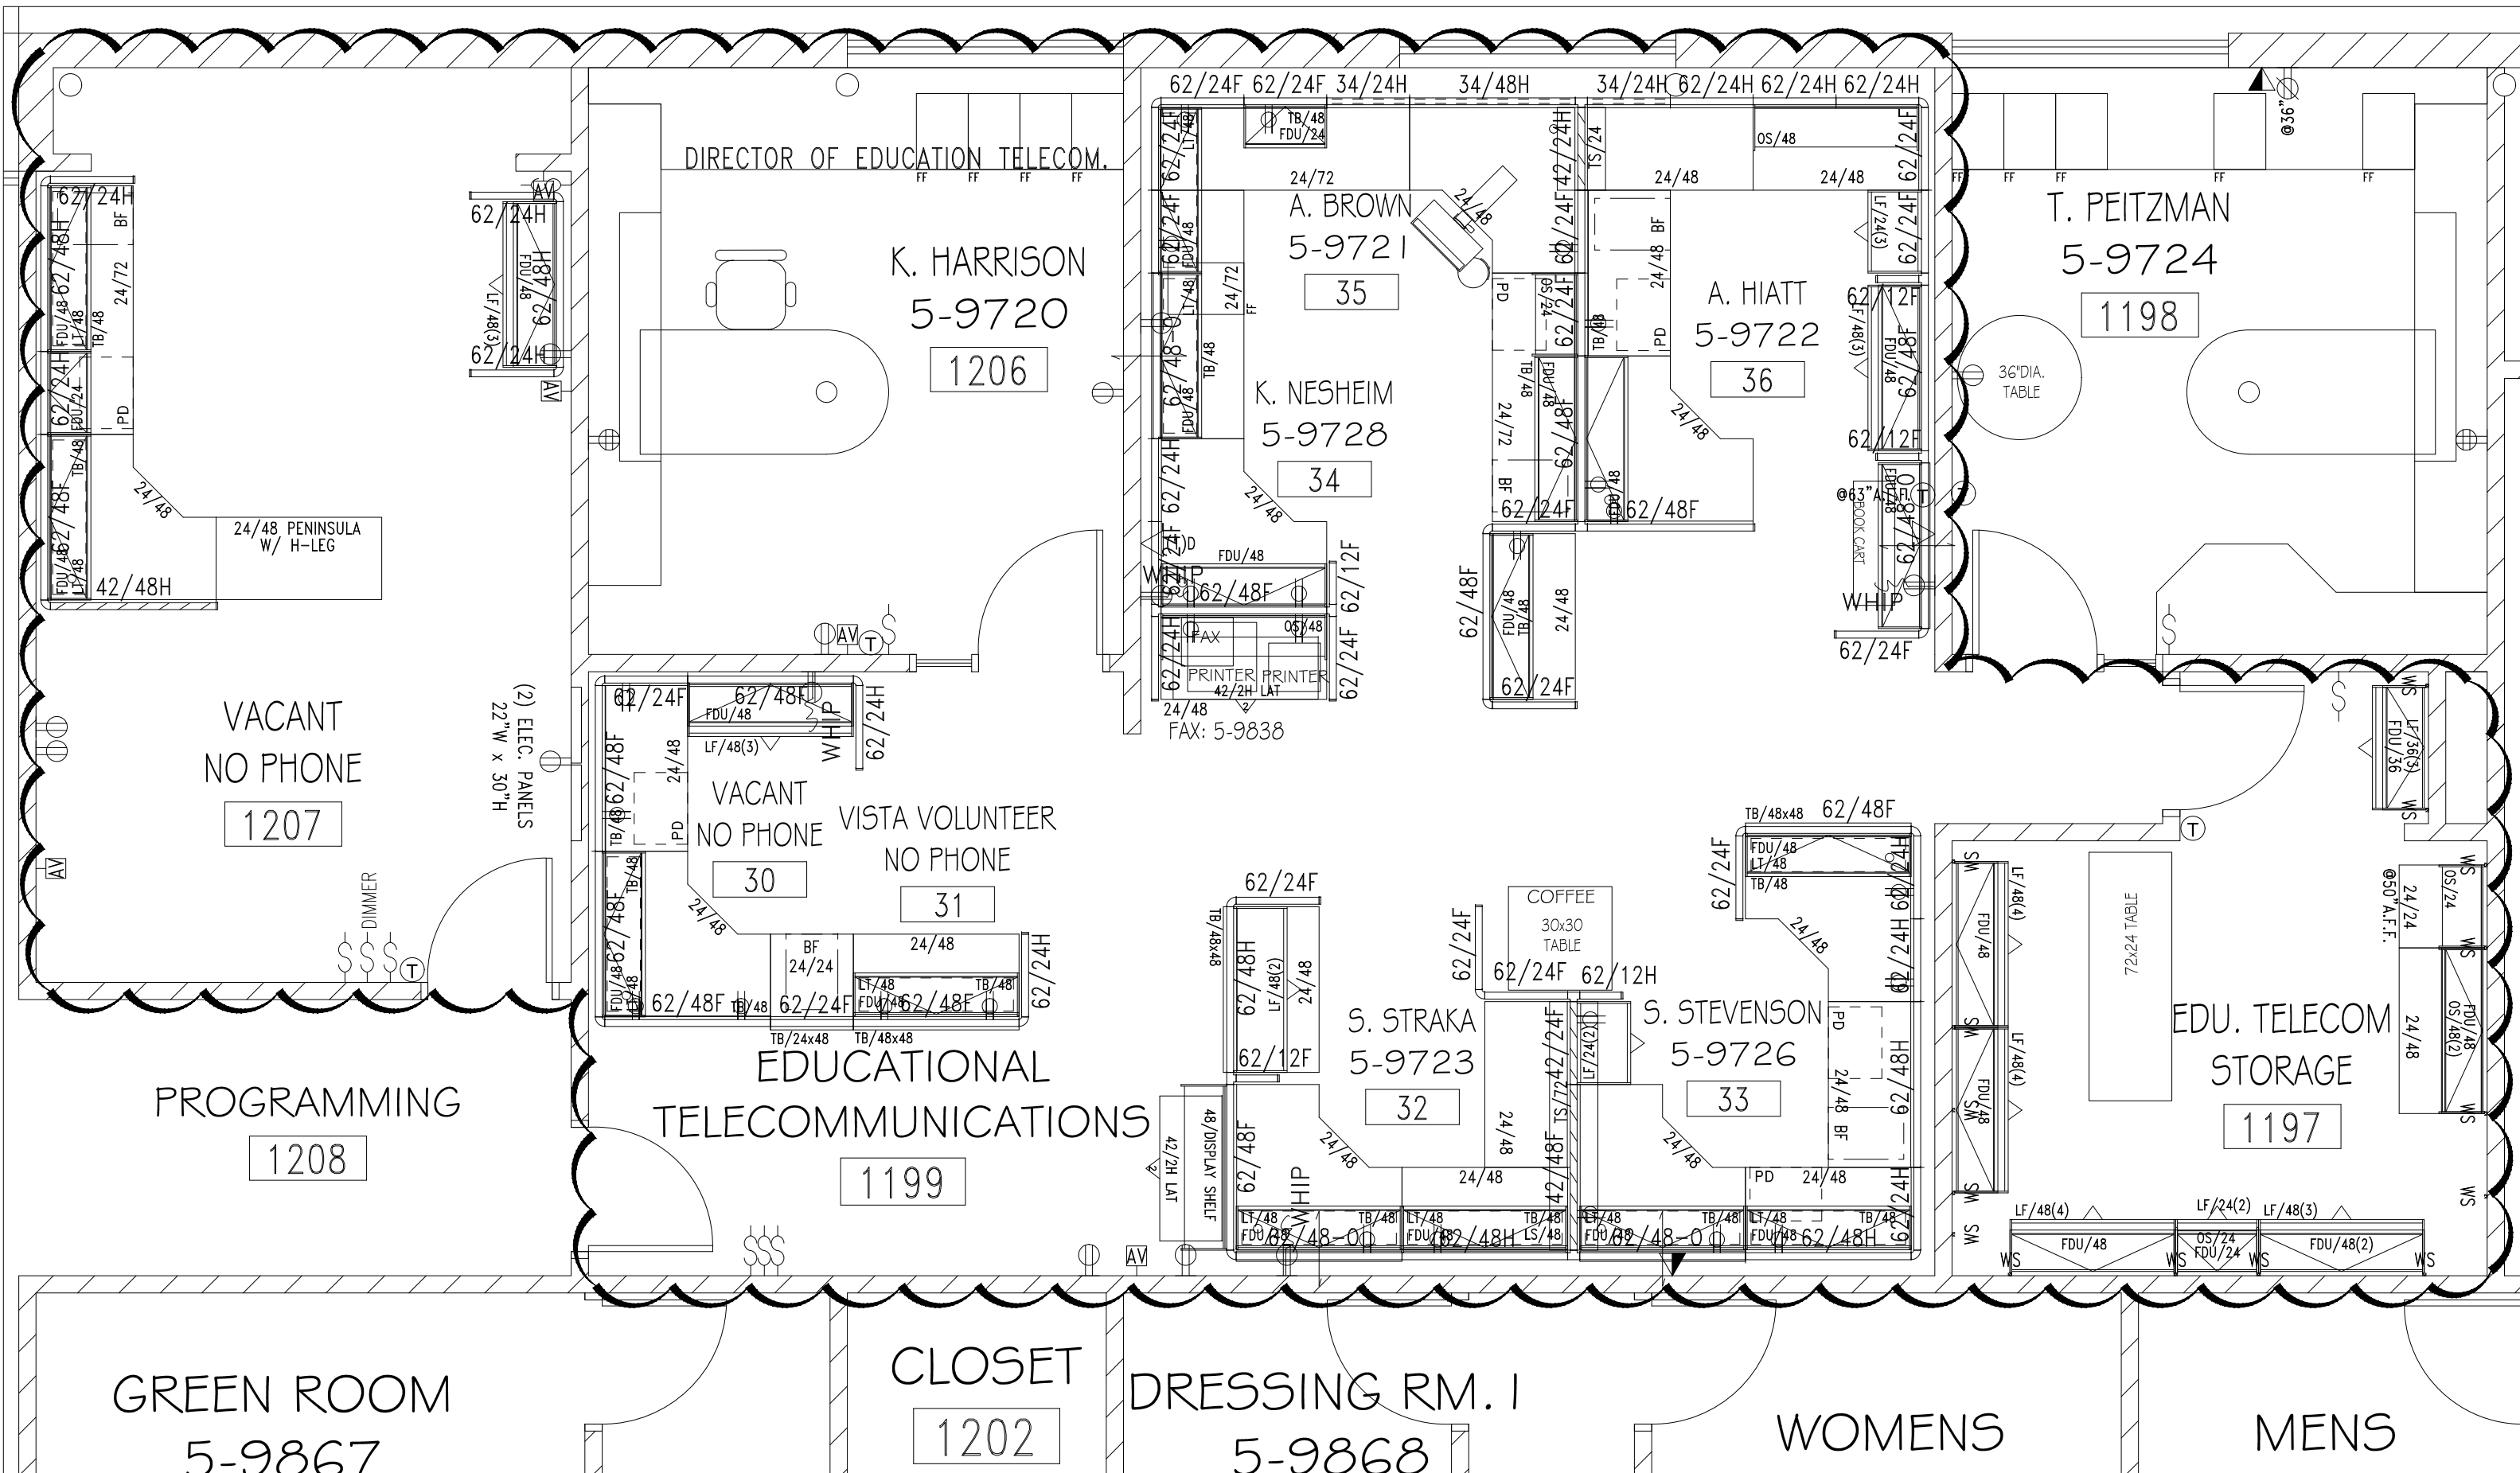

IOWA PUBLIC TELEVISION

6450 CORPORATE DR. - JOHNSTON, 50131
10.16.2107

OVERALL EXISTING PLAN

IOWA PUBLIC TELEVISION

6450 CORPORATE DR. - JOHNSTON, 50131
10.16.2107

EXISTING PLAN - AREA I

WEST CONF. ROOM

5-9844

1117

MEN

1118

WOMEN

1119

IOWA PUBLIC TELEVISION

6450 CORPORATE DR. - JOHNSTON, 50131
10.16.2107

EXISTING PLAN - AREA 3