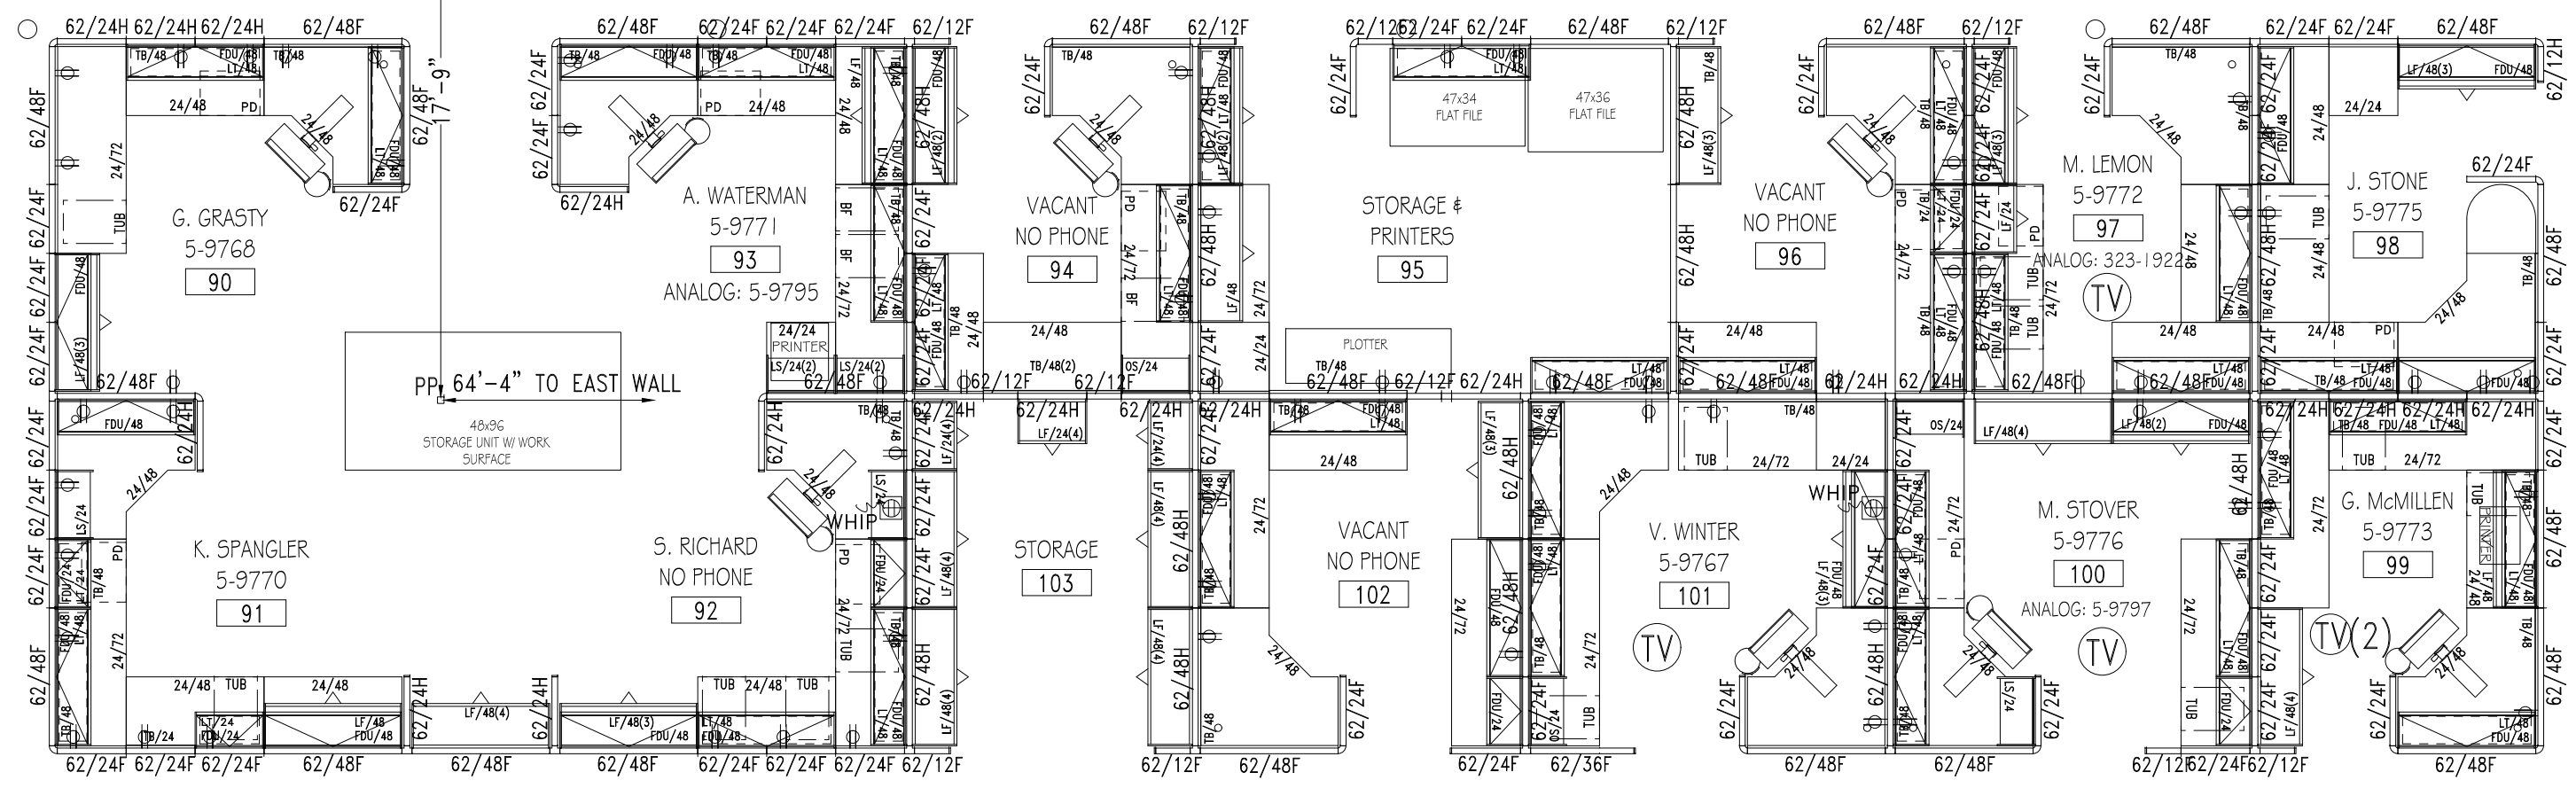

ENGINEERING

1127