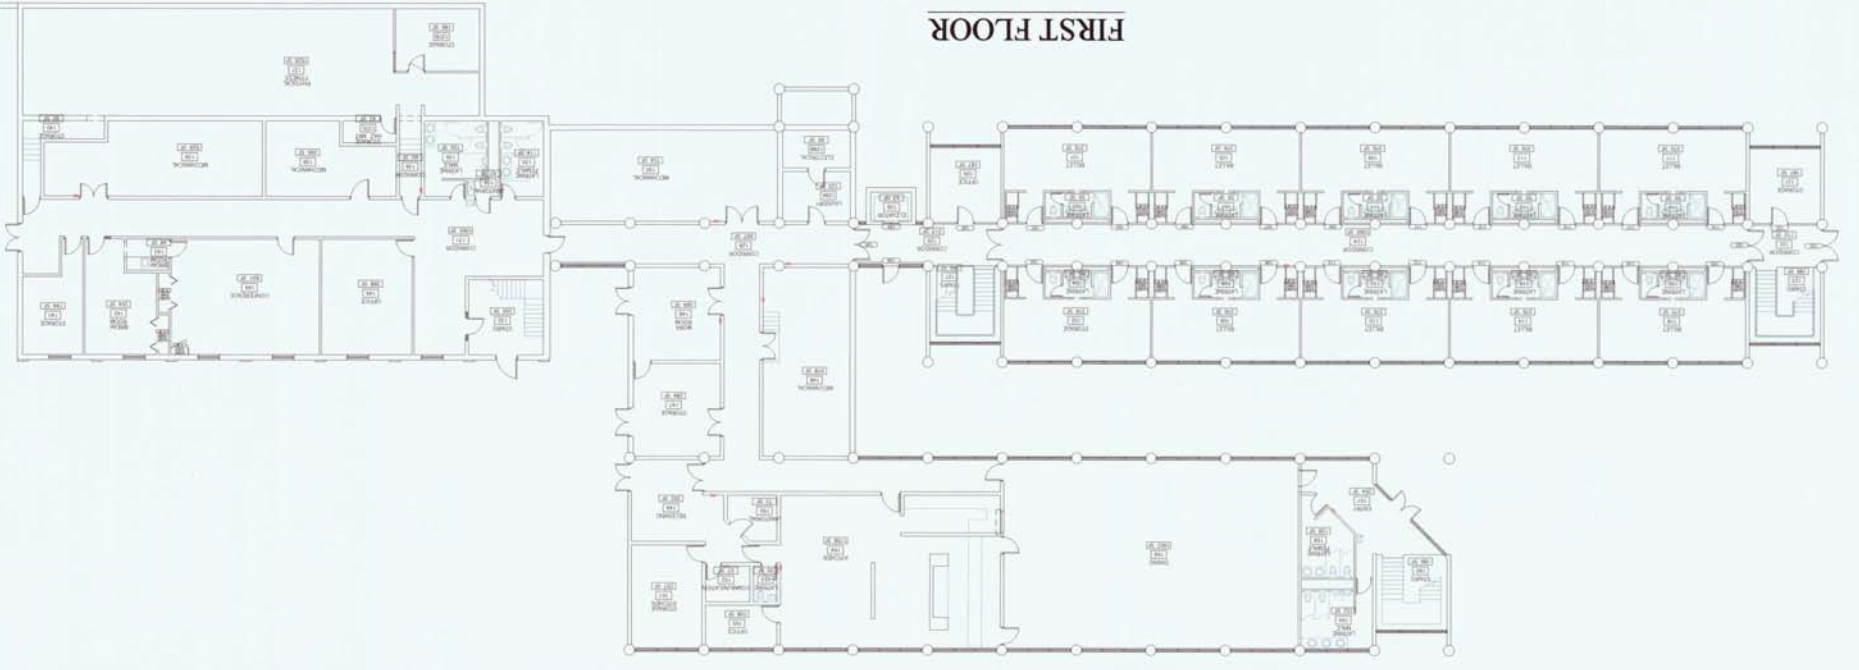

BUILDING 4640
CAMP DODGE

IOWA ARMY NATIONAL GUARD
 INSTALLATION GEOSPATIAL INFORMATION & SERVICES
 CAMP DODGE JOINT MANEUVER TRAINING CENTER
 IGA-DM-4
 DATE: 08 NOV 2012
 SCALE: 3/32" = 1'-0"
 NORTH TO SCALE OR Y NORTH
 PROJECT AT: NCF

FIRST FLOOR

SECOND FLOOR

THIRD FLOOR