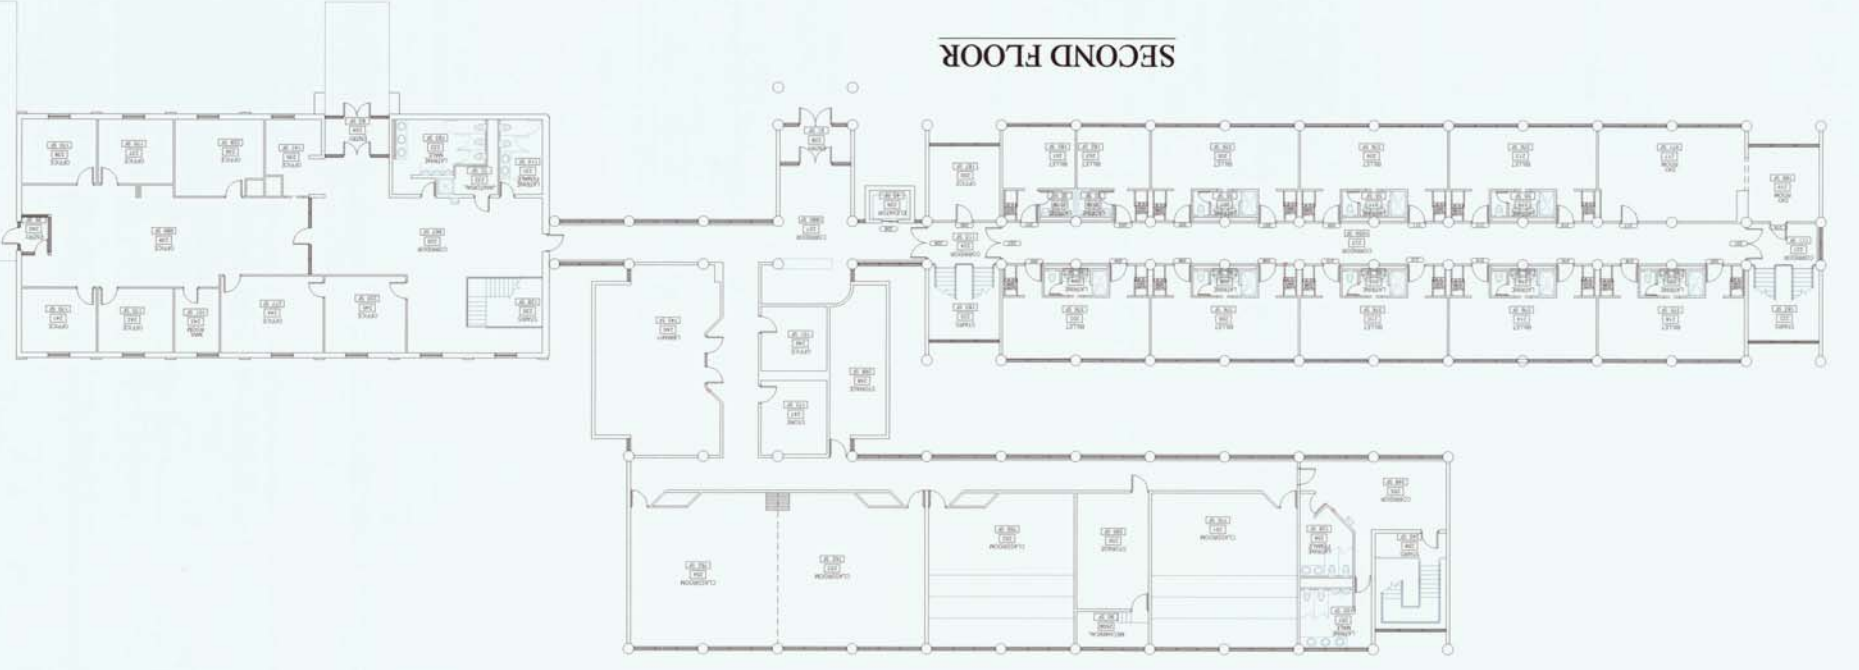

BUILDING 4640
CAMP DODGE

IOWA ARMY NATIONAL GUARD
 INSTALLATION GEOSPATIAL INFORMATION & SERVICES
 CAMP DODGE JOINT MANEUVER TRAINING CENTER
 IGA-DM-4
 DATE: 08 NOV 2012
 SCALE: 3/32" = 1'-0"
 NORTH TO SCALE OR Y NORTH
 PROJECT AT: NCF

FIRST FLOOR

SECOND FLOOR

THIRD FLOOR