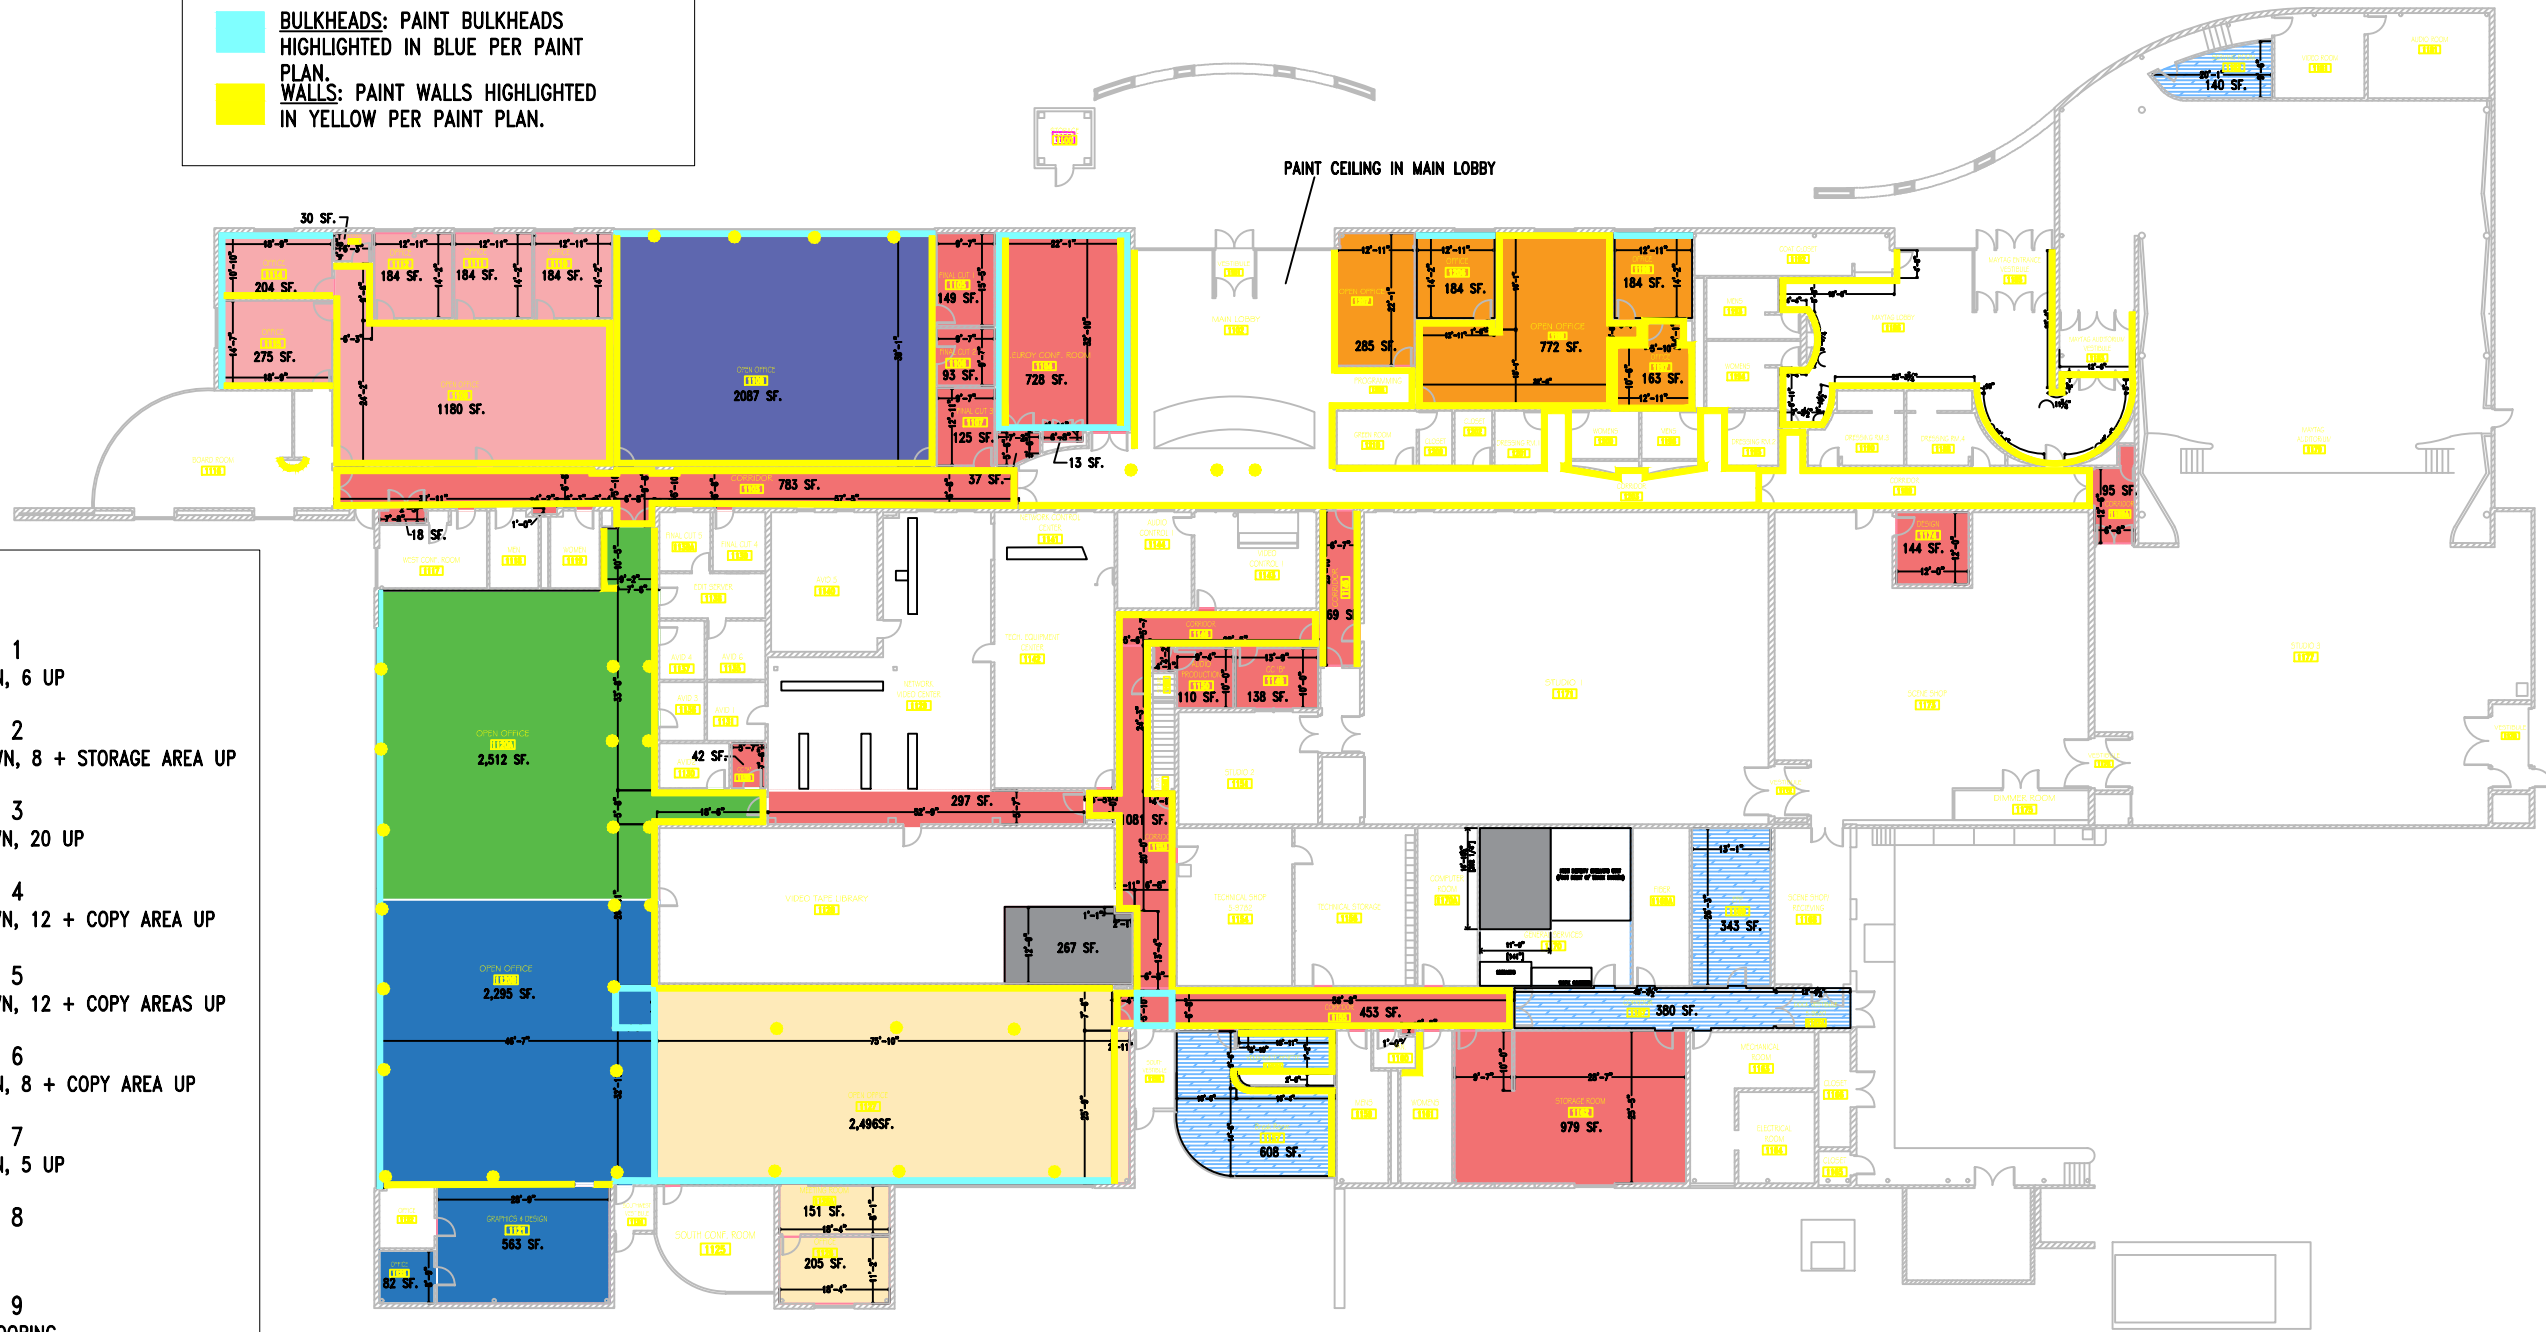

PAINT TYPE: SHERWIN WILLIAMS - ZERO VOC
 (Colors to be selected by customer)

BULKHEADS: PAINT BULKHEADS HIGHLIGHTED IN BLUE PER PAINT PLAN.

WALLS: PAINT WALLS HIGHLIGHTED IN YELLOW PER PAINT PLAN.

- PHASES:**
- PHASE 1
7 DOWN, 6 UP
 - PHASE 2
20 DOWN, 8 + STORAGE AREA UP
 - PHASE 3
19 DOWN, 20 UP
 - PHASE 4
14 DOWN, 12 + COPY AREA UP
 - PHASE 5
14 DOWN, 12 + COPY AREAS UP
 - PHASE 6
9 DOWN, 8 + COPY AREA UP
 - PHASE 7
5 DOWN, 5 UP
 - PHASE 8
 - PHASE 9
VCT FLOORING

IOWA PUBLIC TELEVISION
 6450 CORPORATE DR. JOHNSTON, IOWA
 REV. 07.27.2018

OVERALL PAINTING PLAN