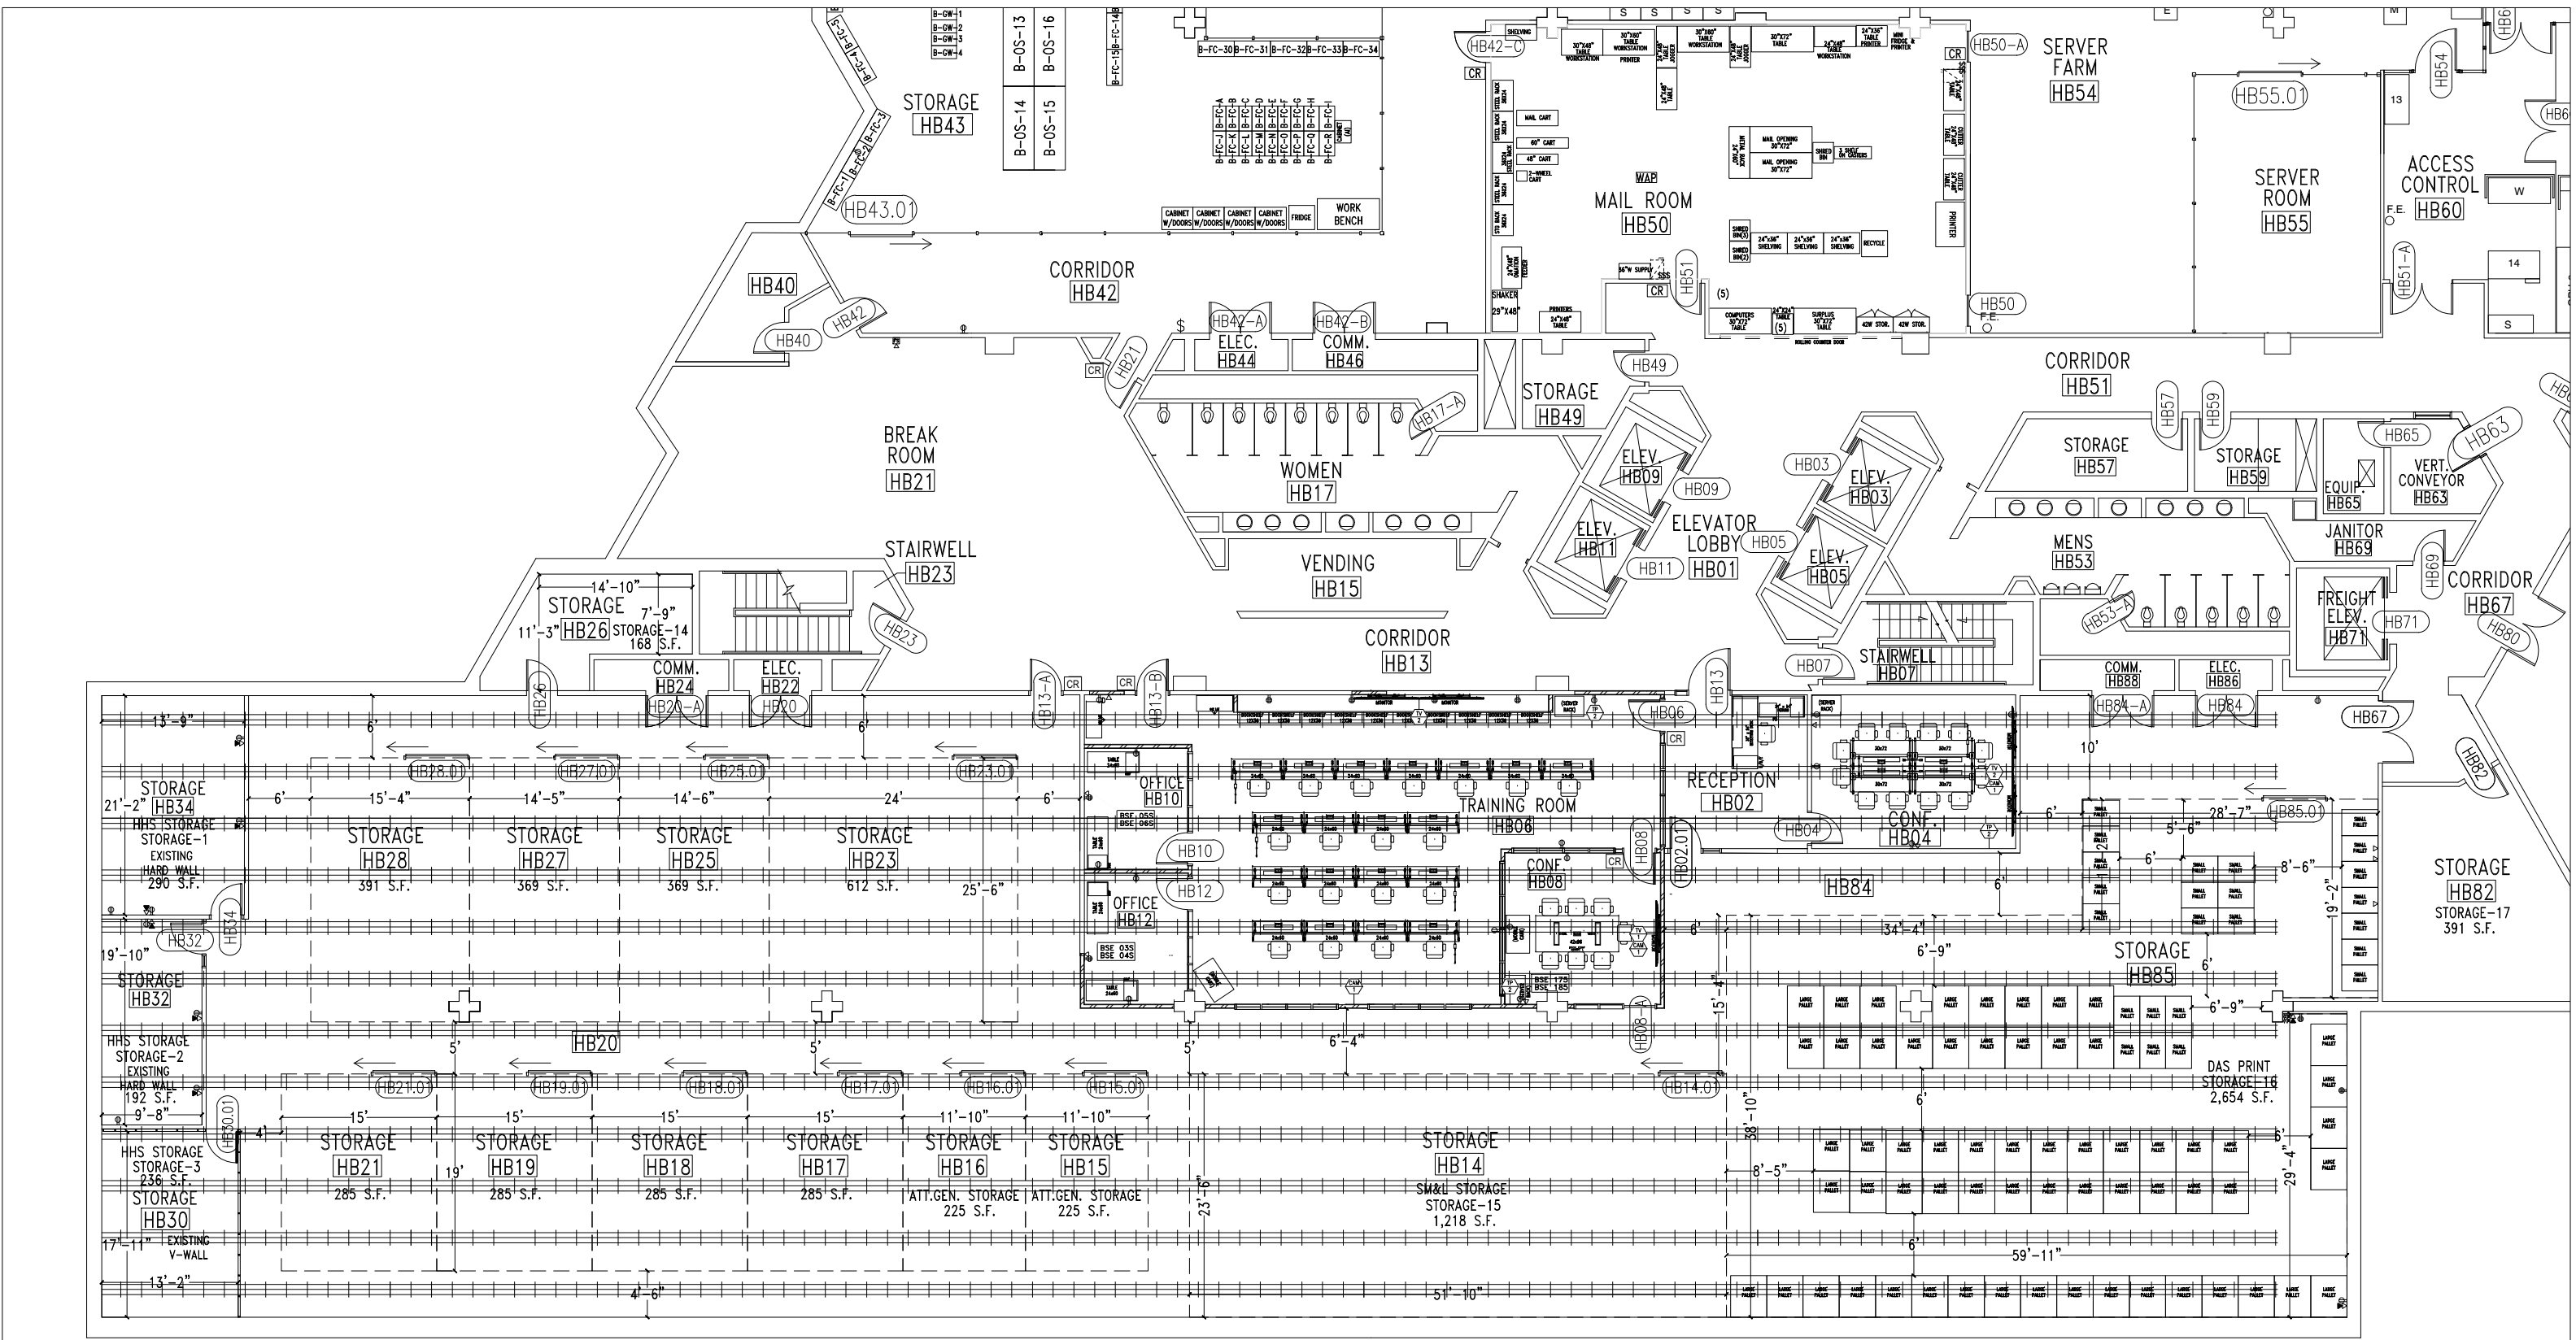

HOOVER – B-LEVEL – SOUTH

IOWA STATE CAPITOL COMPLEX – 1305 E. WALNUT ST.

SCALE: NTS

10/23/2025

HOOVER – B-LEVEL – SOUTHEAST

IOWA STATE CAPITOL COMPLEX – 1305 E. WALNUT ST.
 SCALE: NTS
 10/23/2025

DAS PRINT STORAGE
 PROPOSED STORAGE PLAN 

55 LARGE PALLETS 48" x 42"
 18 SMALL PALLETS 42" x 30"

HOOVER - B-LEVEL - SOUTH

IOWA STATE CAPITOL COMPLEX - 1305 E. WALNUT ST.

SCALE: NTS

11/21/2025

SOUTH

PROPOSED STORAGE PLAN