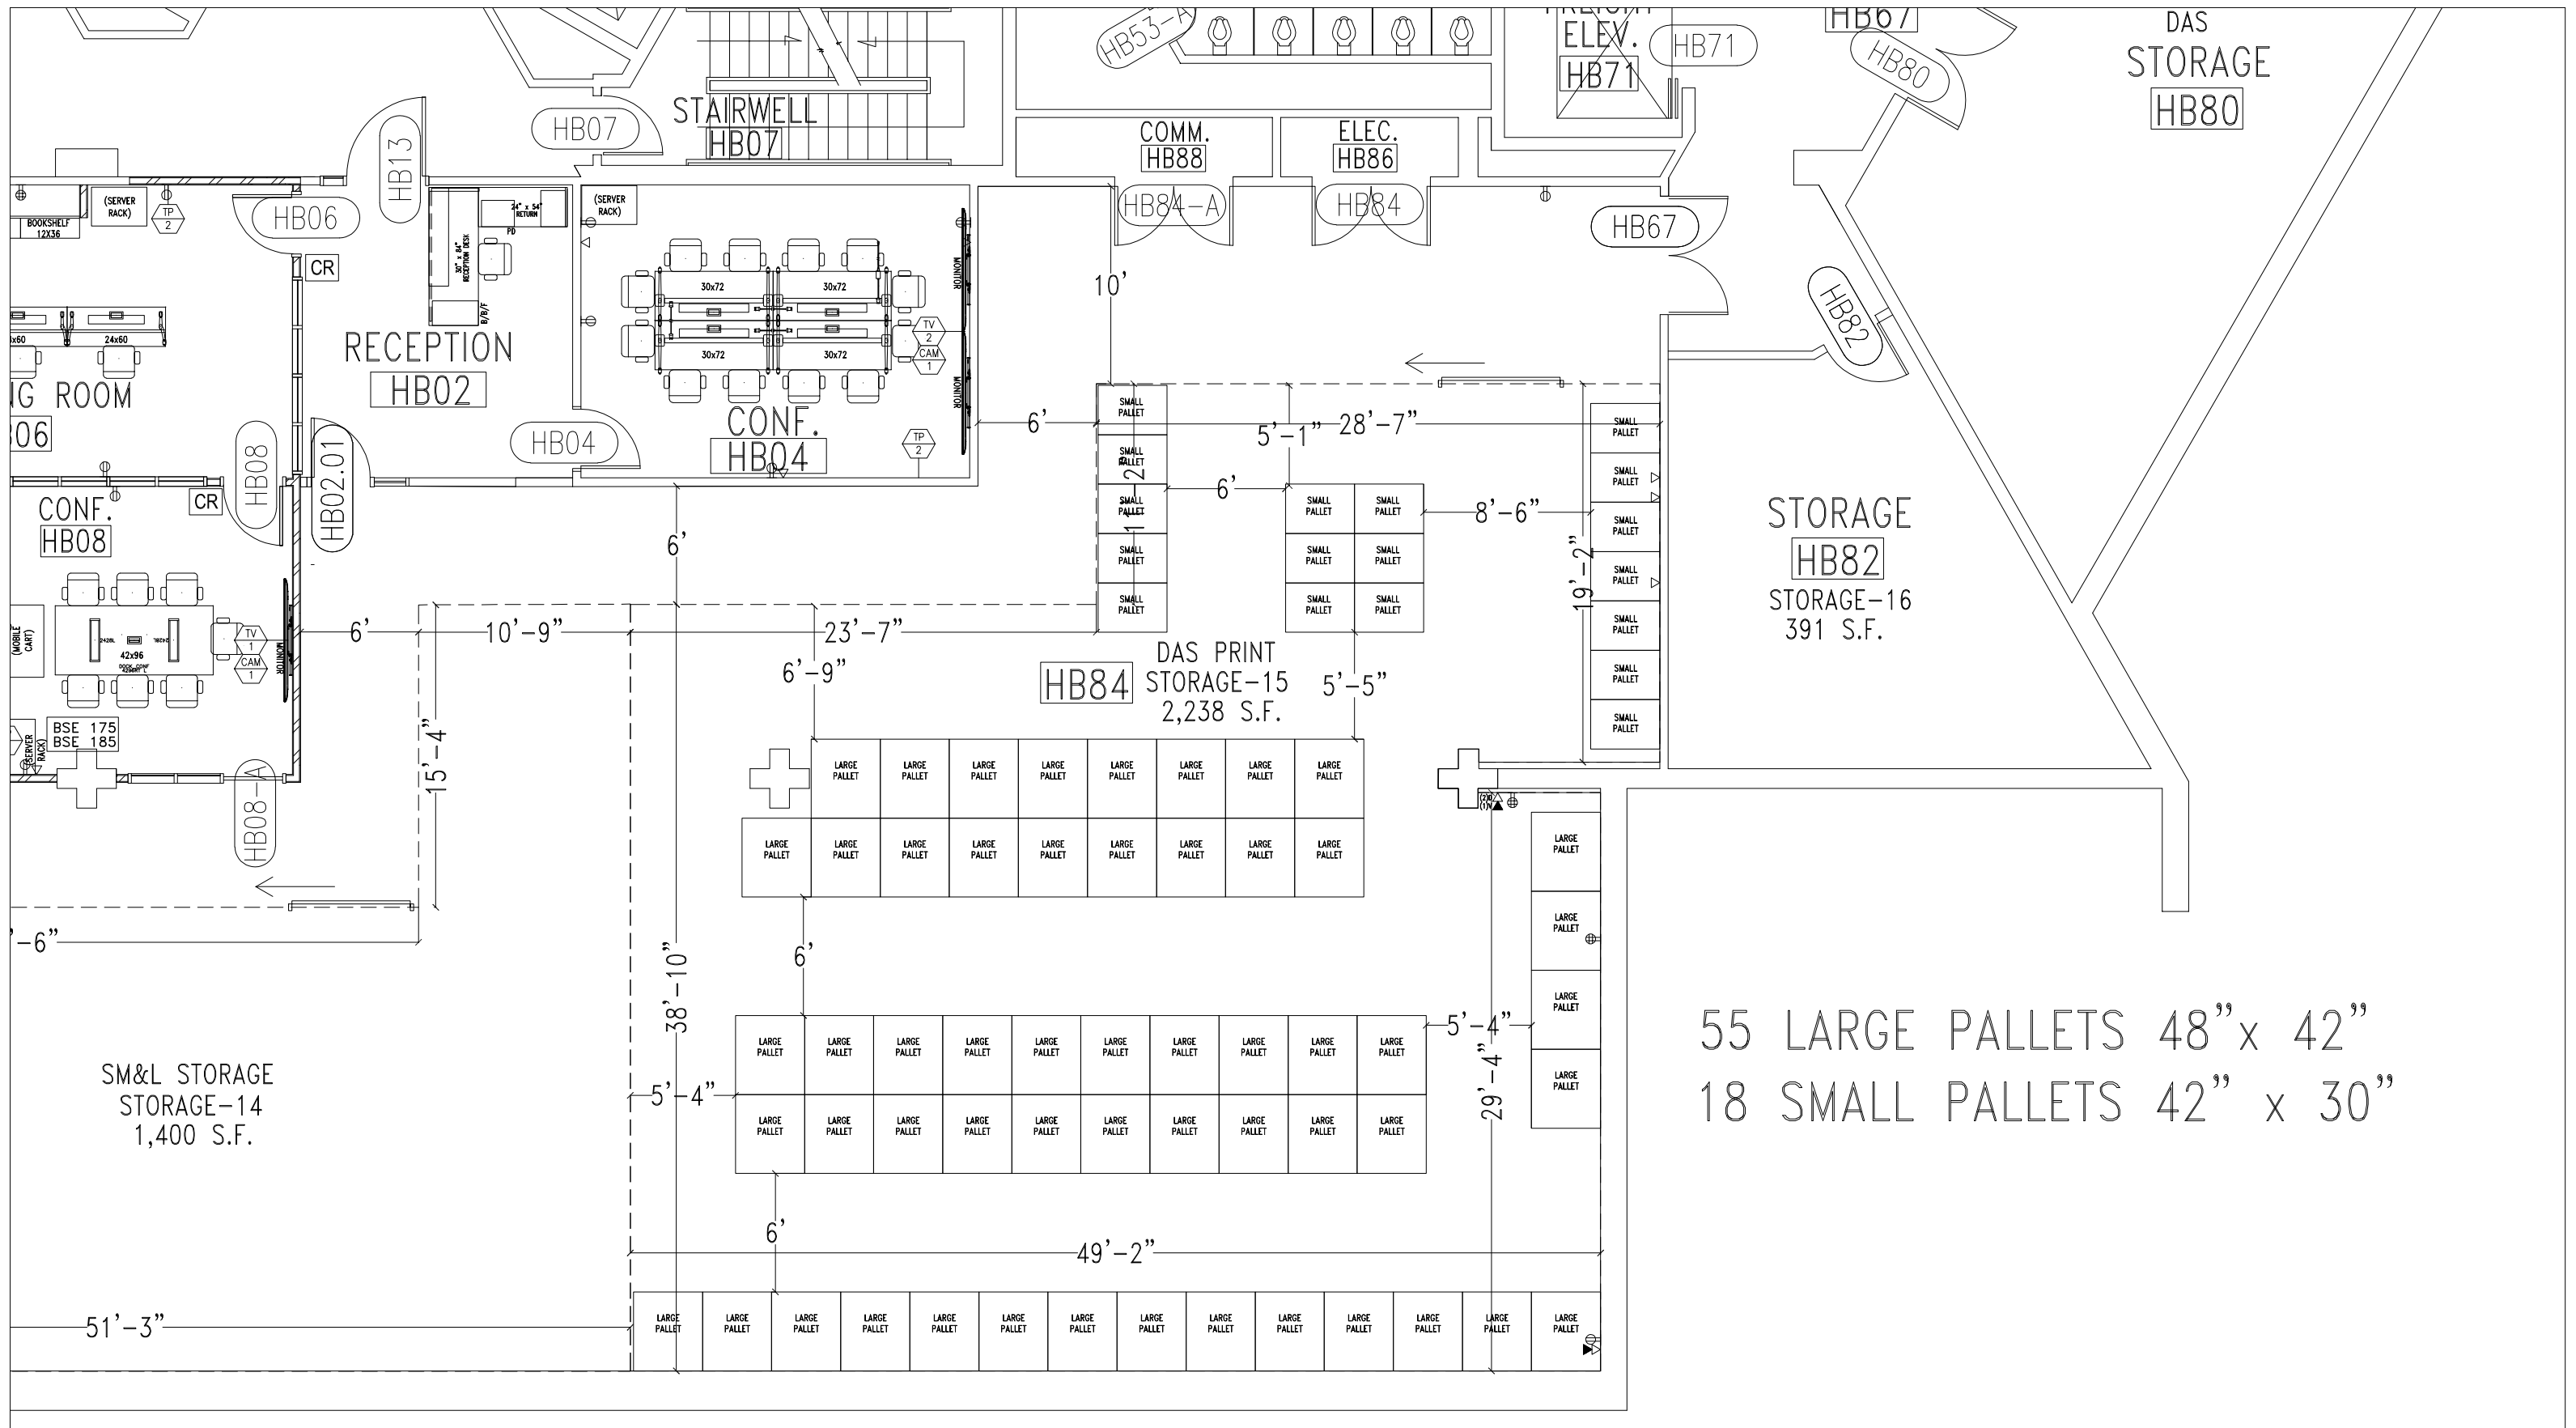

HOOVER – B-LEVEL – SOUTH

IOWA STATE CAPITOL COMPLEX – 1305 E. WALNUT ST.

SCALE: NTS

10/23/2025

HOOVER – B-LEVEL – SOUTHEAST

IOWA STATE CAPITOL COMPLEX – 1305 E. WALNUT ST.
 SCALE: NTS
 10/23/2025

DAS PRINT STORAGE
 PROPOSED STORAGE PLAN 

55 LARGE PALLETS 48" x 42"
 18 SMALL PALLETS 42" x 30"

HOOVER - B-LEVEL - SOUTH

IOWA STATE CAPITOL COMPLEX - 1305 E. WALNUT ST.

SCALE: NTS

11/21/2025

SOUTH

PROPOSED STORAGE PLAN