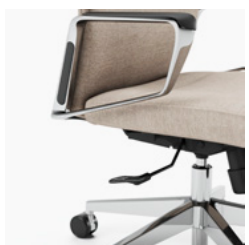

BASE OPTIONS

CASTERS (AVAILABLE IN HARD & SOFT)

DETAILS

SYNCHRO TILT