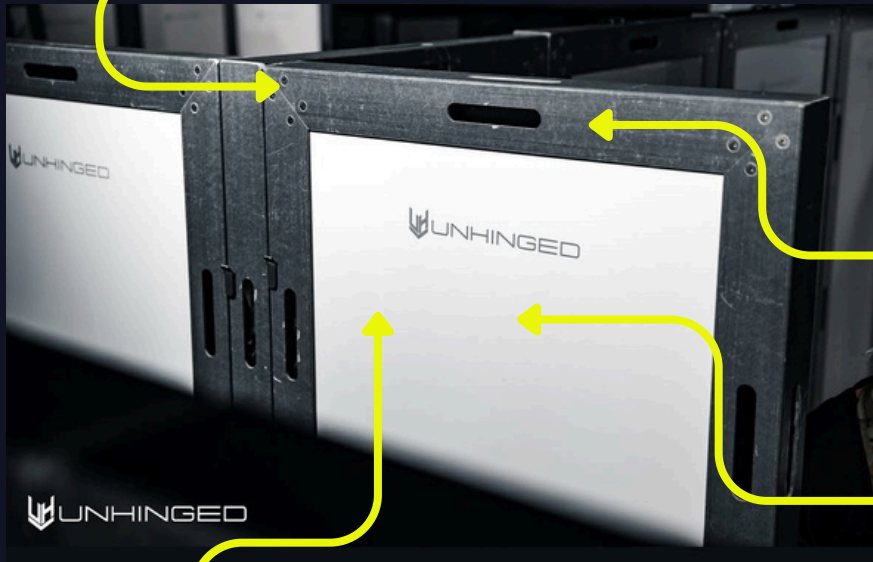

# UNHINGED

Dynamic, customizable training environments for military, law enforcement, and fire/rescue. A cutting-edge training system designed by leaders who identified the need for a modern, effective first responder/military training environment. UNHINGED walls can be used with fire hoses and can be set up on uneven ground.

Acquired structures are harder and harder to procure and safely prepare for training exercises. Often it is not operationally feasible to move crews around and accommodate training on the drill grounds. UNHINGED was developed to facilitate training on YOUR terms. We've found that crews are able to conduct extensive training right within their Fire House as it fits their schedules and your training regiment. If you'd prefer to train at your training facility your UNHINGED walls can be used to set up specific drills, or quickly modify your existing training structures. There is no better Fire Department training tool in the Fire Service!

# Proudly made in the U.S.A.

Stainless Steel - All hardware components made of corrosion free stainless steel.

Pultrusion - Fiber reinforced plastic that is lighter than steel, but maintains many of the same characteristics of steel.