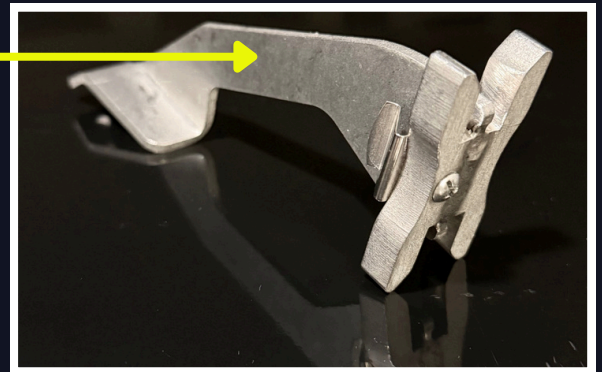

# Proudly made in the U.S.A.

Stainless Steel - All hardware components made of corrosion free stainless steel.

Pultrusion - Fiber reinforced plastic that is lighter than steel, but maintains many of the same characteristics of steel.

Foam Core - Closed cell foam that is waterproof, mold and mildew resistant.

ABS Sheet - UV protected and impact resistant plastic.

HLOX - Unhinged unique locking system. All stainless steel construction, precision cut with CNC water jet.