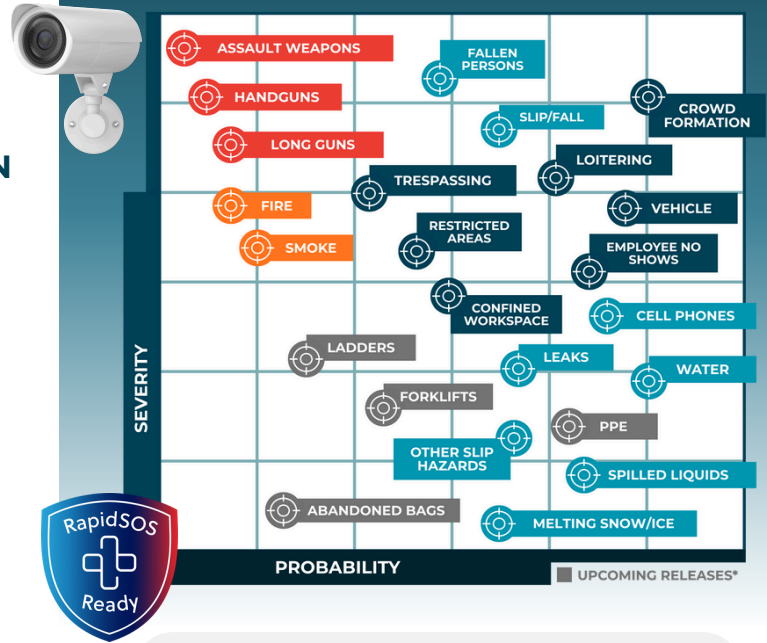

Your cameras are always on, and now, so is prevention. IntelliSee continuously analyzes live feeds to identify risks and automatically notify your team. From a fall in the gym to a loitering vehicle near a playground, IntelliSee delivers the situational awareness needed to act in seconds, not minutes.

SAFE ORGANIZATIONS SAVE

A single incident, whether an injury, intrusion, or threat, can cause serious harm and lasting fear. IntelliSee prevents incidents before they happen, protecting your students, staff, and peace of mind.

WORKS WITH EXISTING CAMERAS

Most schools and districts use a mix of camera systems across multiple buildings. IntelliSee seamlessly configures to your current network and protocols, so you can enhance safety without major upgrades or additional hardware.

AWARD-WINNING AI DETECTION

UNMATCHED SAFETY + RESPONSE FROM EVERY ANGLE

WEAPON DETECTED — South Entrance, Camera 07 (192.168.1.14).