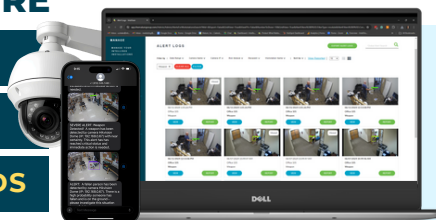

COMPLIANT, PRIVATE, AND SECURE

NO FACIAL RECOGNITION

NO PII OR **PHI** STORED OR USED

BUILT TO FIT **EDUCATION I.T. STANDARDS**

**SECURITY CAMERAS DON'T PREVENT TRAGEDIES, THEY RECORD THEM
GET PROACTIVE WITH INTELLISEE**